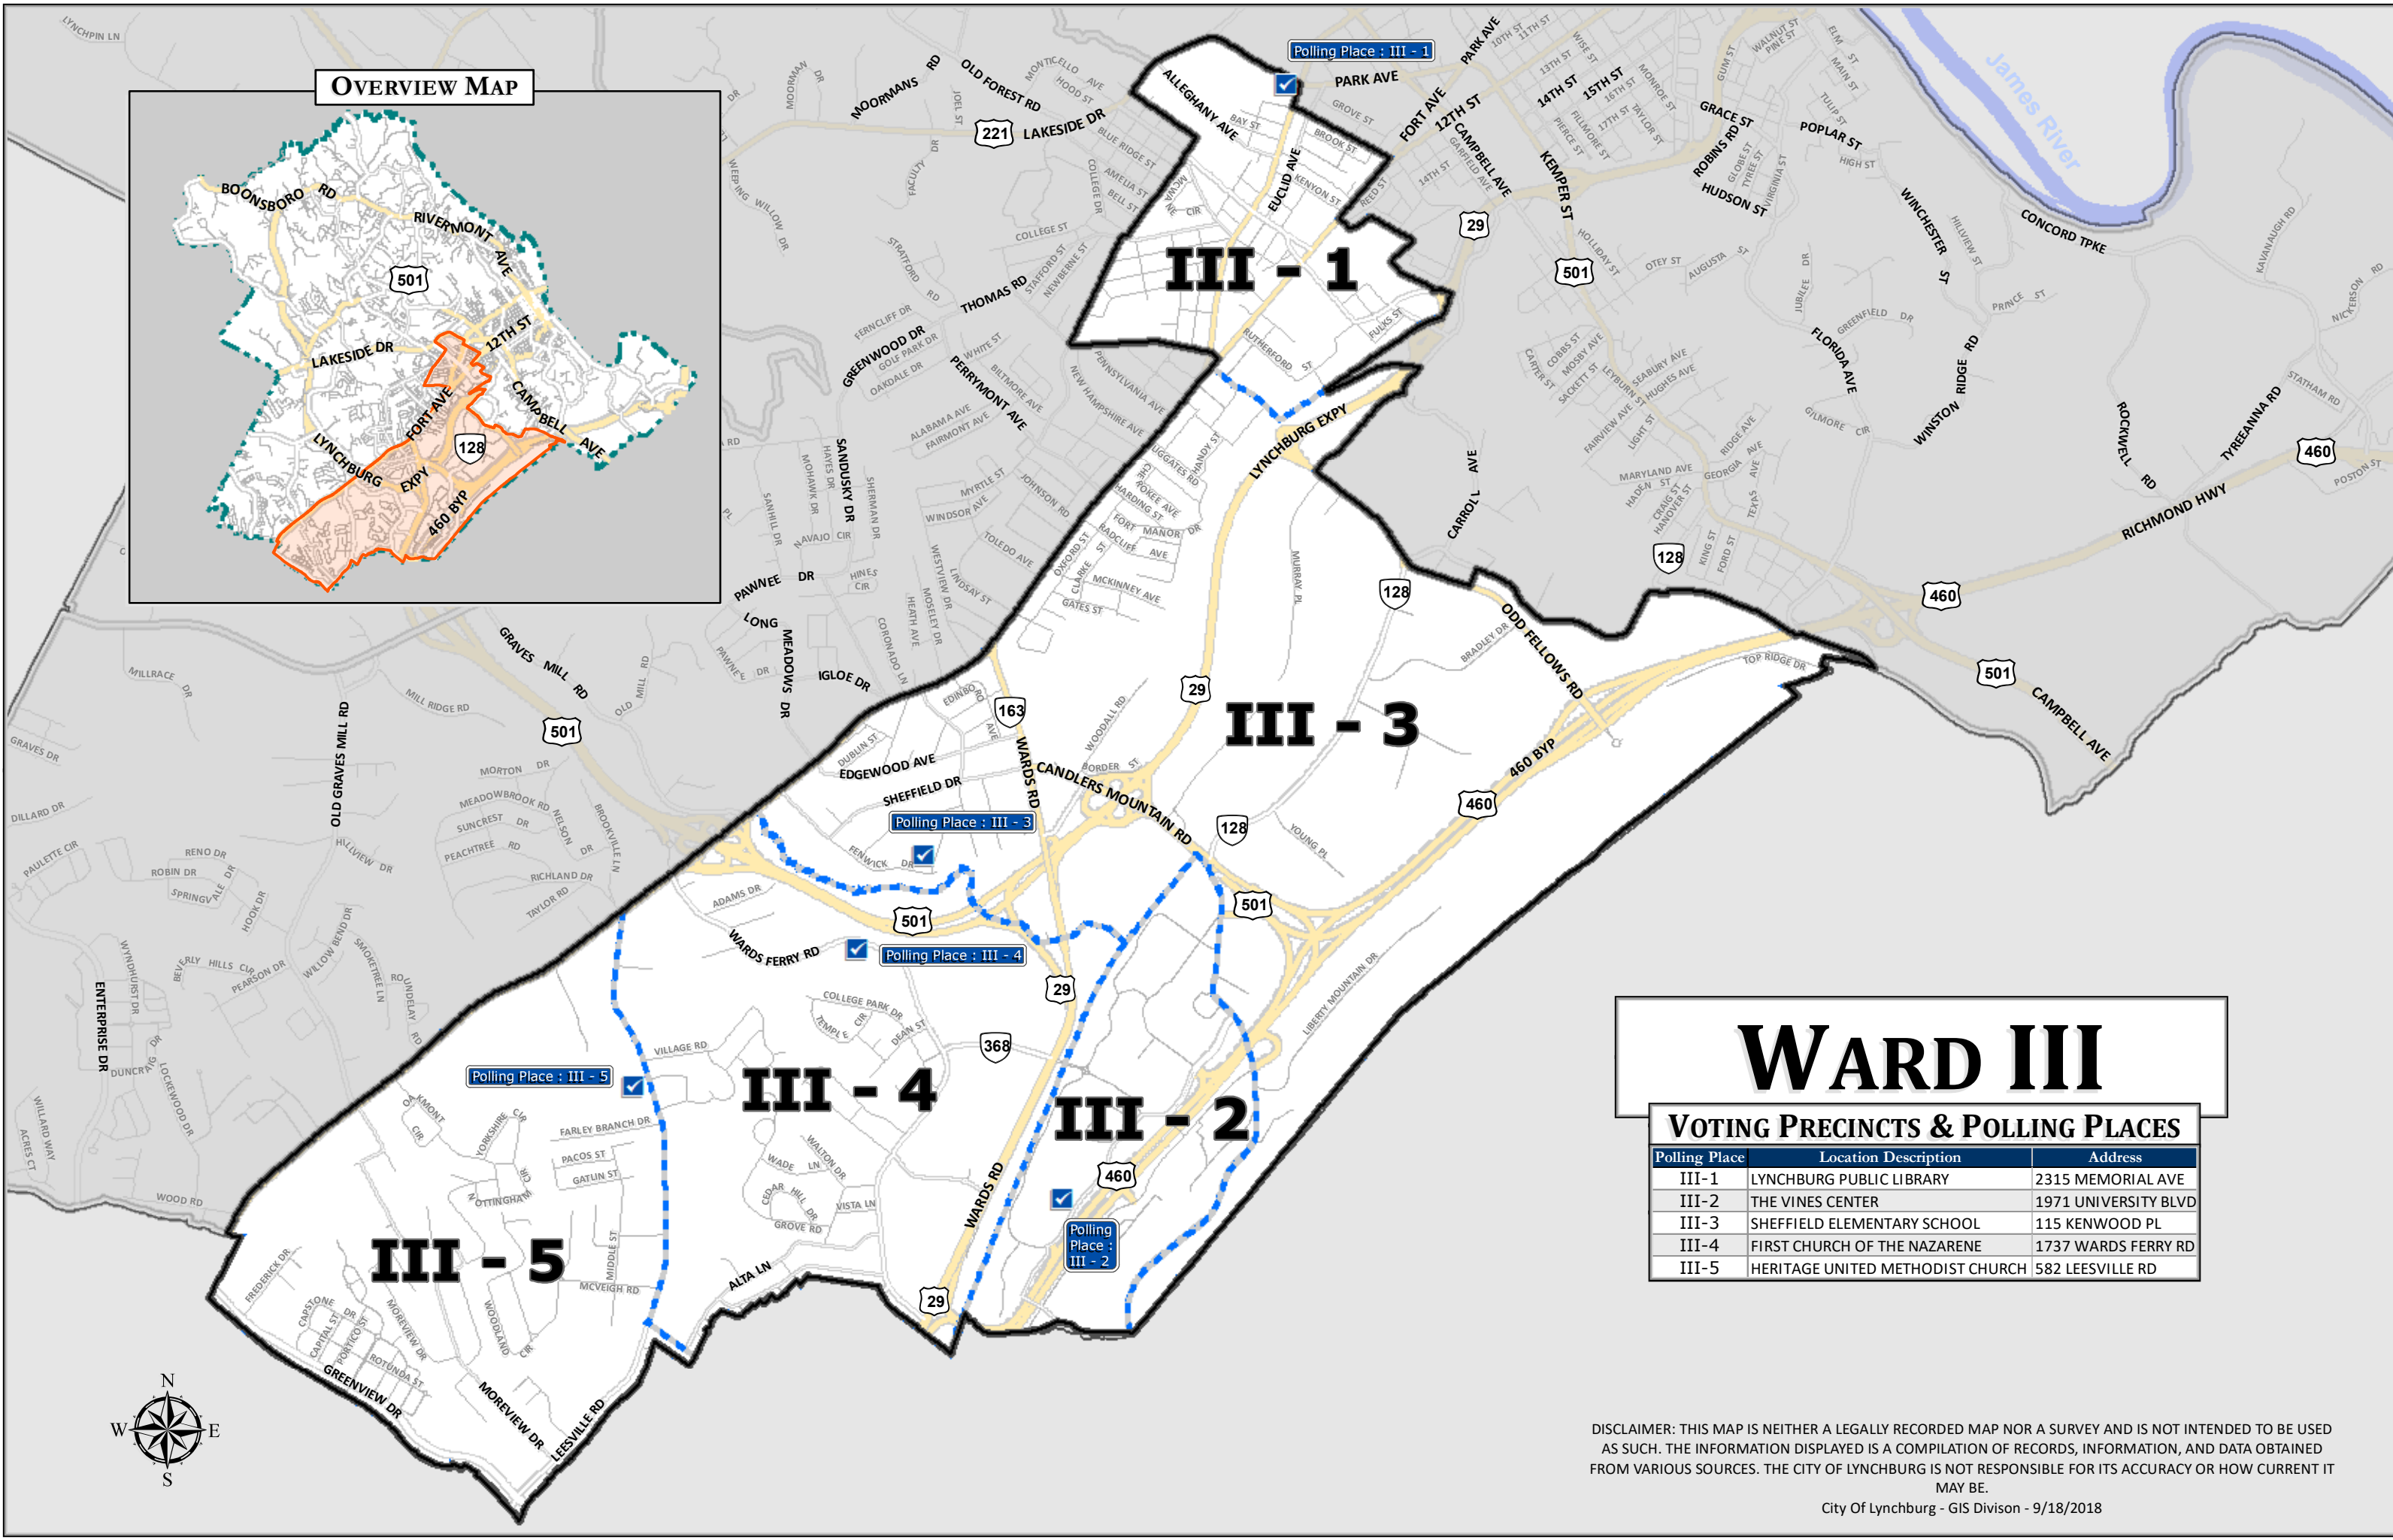

OVERVIEW MAP

WARD III

VOTING PRECINCTS & POLLING PLACES

Polling Place	Location Description	Address
III-1	LYNCHBURG PUBLIC LIBRARY	2315 MEMORIAL AVE
III-2	THE VINES CENTER	1971 UNIVERSITY BLVD
III-3	SHEFFIELD ELEMENTARY SCHOOL	115 KENWOOD PL
III-4	FIRST CHURCH OF THE NAZARENE	1737 WARDS FERRY RD
III-5	HERITAGE UNITED METHODIST CHURCH	582 LEESVILLE RD

DISCLAIMER: THIS MAP IS NEITHER A LEGALLY RECORDED MAP NOR A SURVEY AND IS NOT INTENDED TO BE USED AS SUCH. THE INFORMATION DISPLAYED IS A COMPILATION OF RECORDS, INFORMATION, AND DATA OBTAINED FROM VARIOUS SOURCES. THE CITY OF LYNCHBURG IS NOT RESPONSIBLE FOR ITS ACCURACY OR HOW CURRENT IT MAY BE.