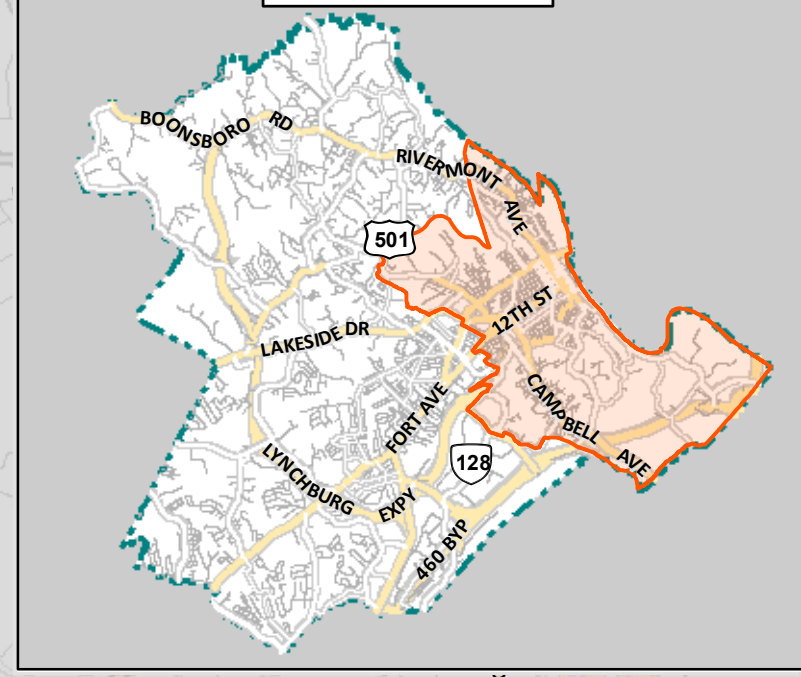

WARD II

VOTING PRECINCTS & POLLING PLACES

Polling Place	Location Description	Address
II-1	ST PAUL'S EPISCOPAL CHURCH	605 CLAY ST
II-2	ROBERT S. PAYNE SCHOOL	1201 FLOYD ST
II-3	JUBILEE FAMILY CENTER	1512 FLORIDA AVE
II-4	FAIRVIEW CHRISTIAN CHURCH	2701 CAMPBELL AVE

OVERVIEW MAP

DISCLAIMER: THIS MAP IS NEITHER A LEGALLY RECORDED MAP NOR A SURVEY AND IS NOT INTENDED TO BE USED AS SUCH. THE INFORMATION DISPLAYED IS A COMPILATION OF RECORDS, INFORMATION, AND DATA OBTAINED FROM VARIOUS SOURCES. THE CITY OF LYNCHBURG IS NOT RESPONSIBLE FOR ITS ACCURACY OR HOW CURRENT IT MAY BE.