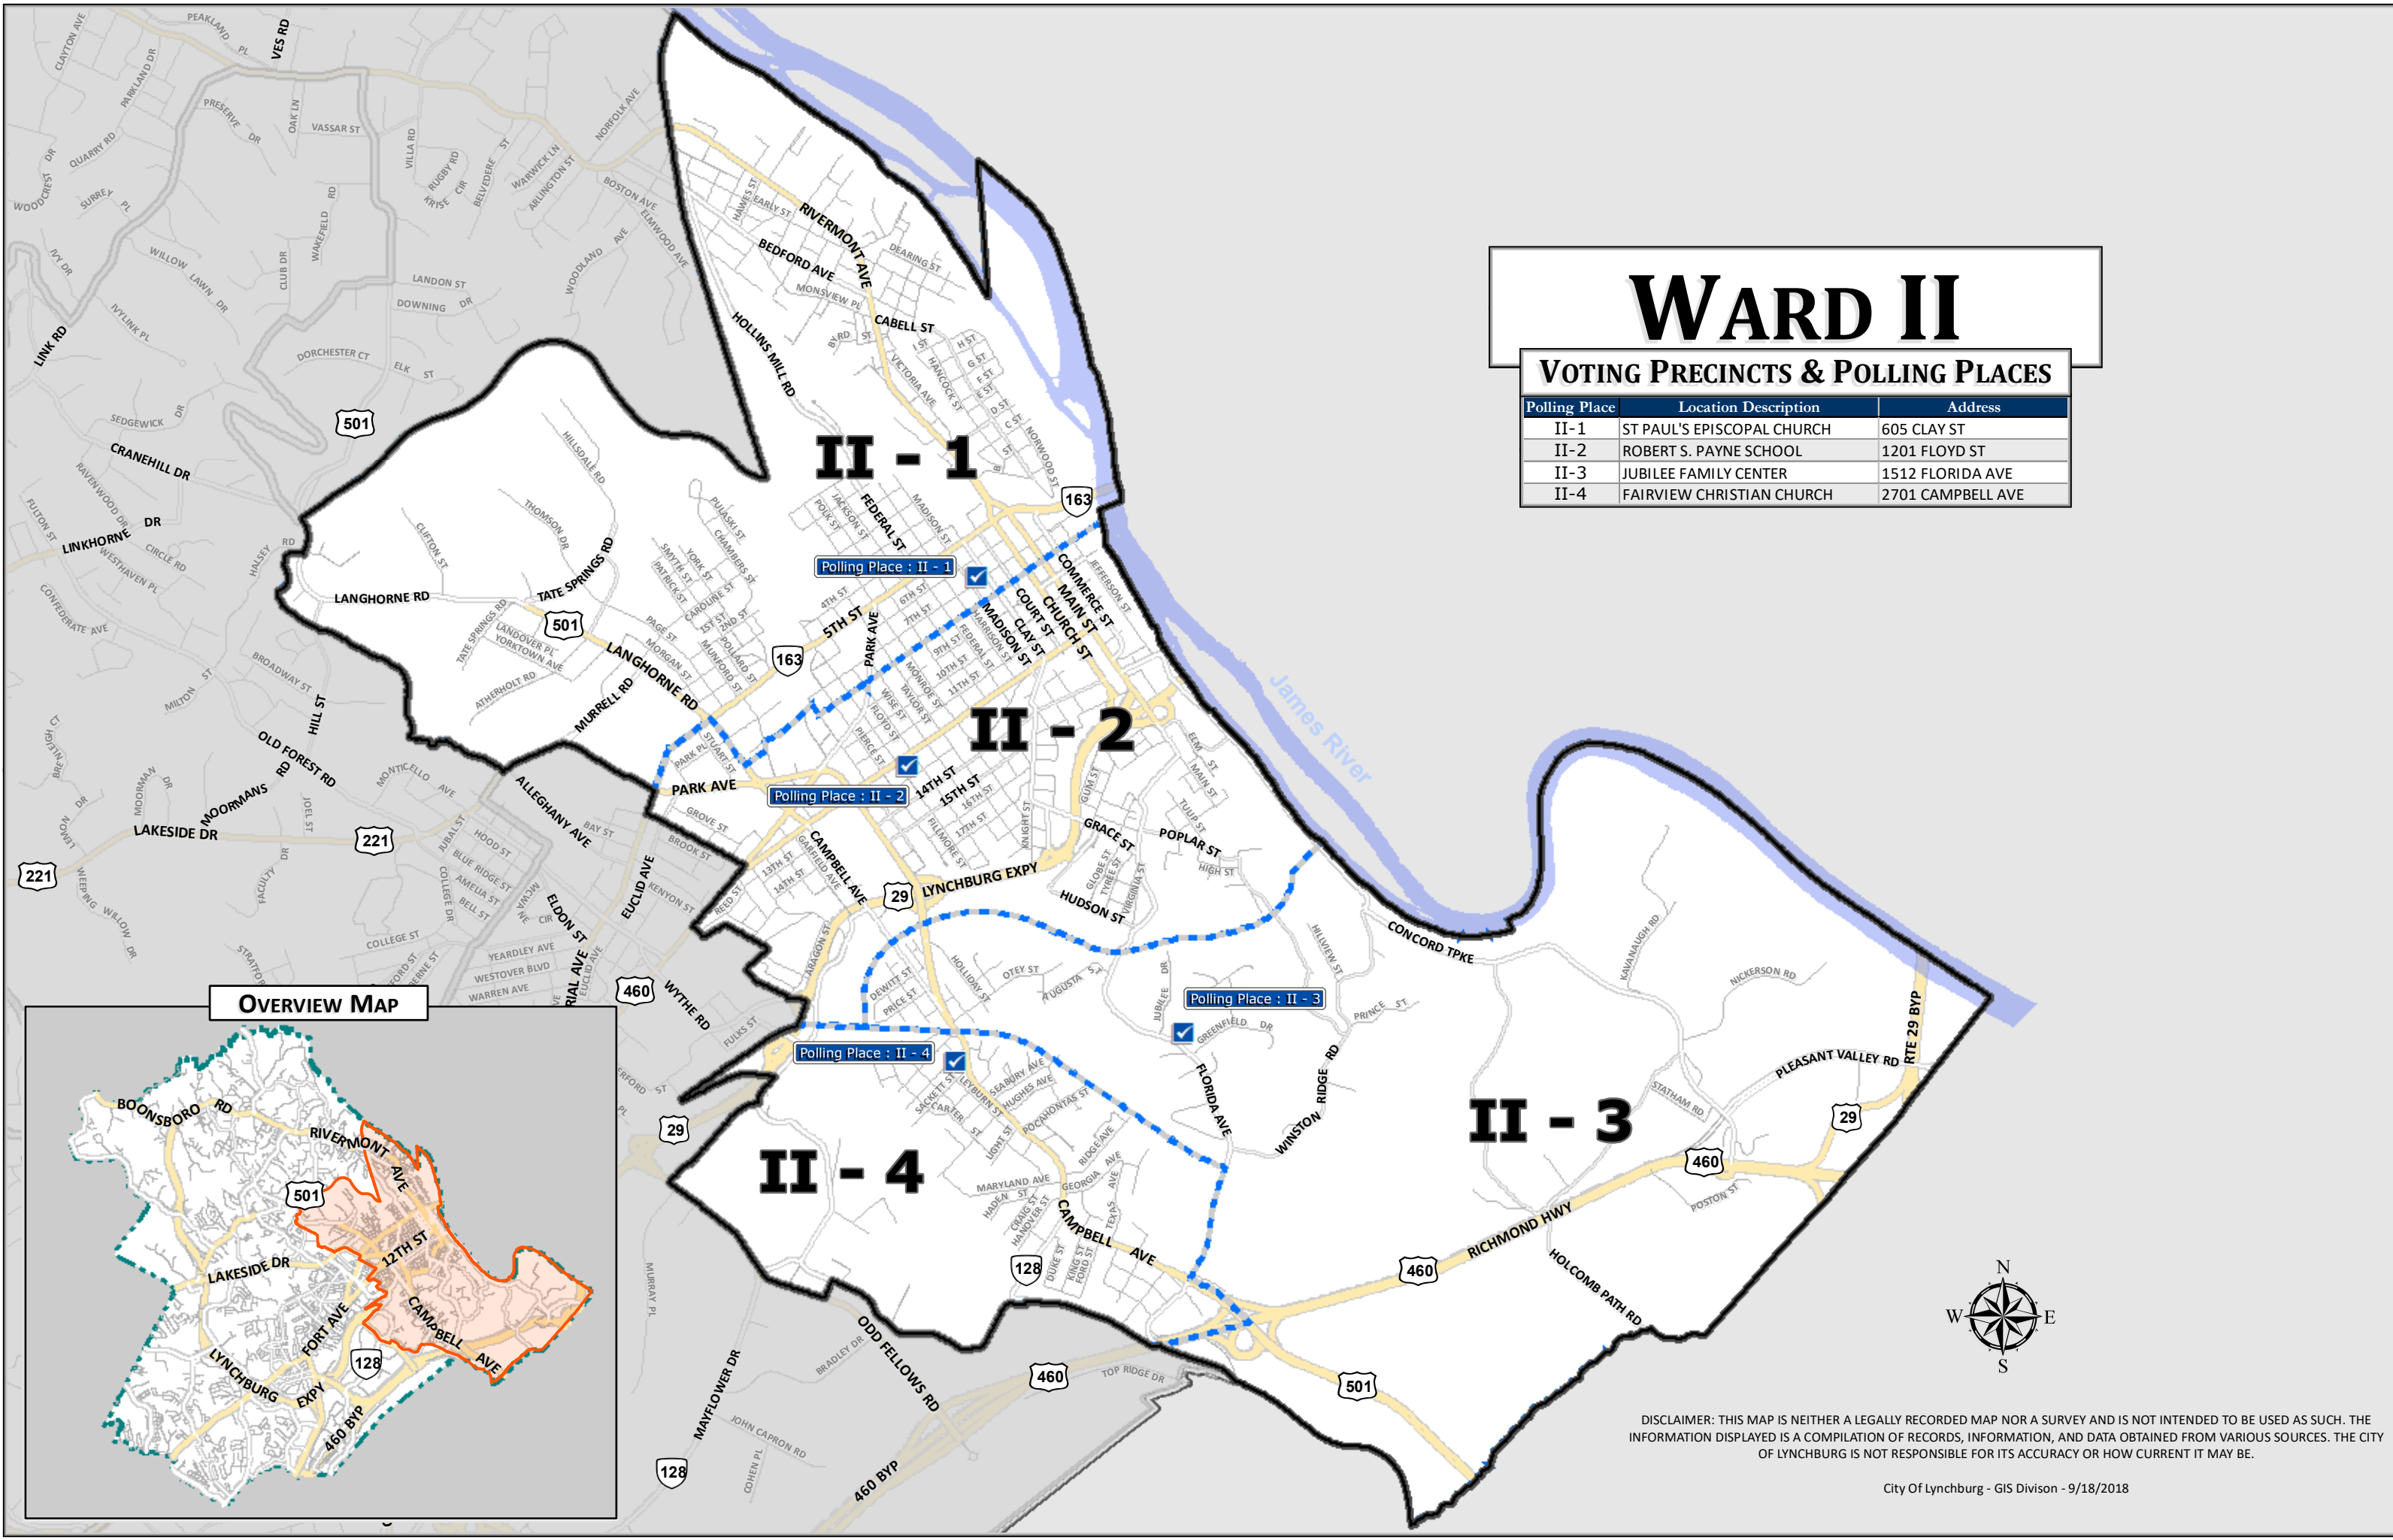

WARD II

VOTING PRECINCTS & POLLING PLACES

Polling Place	Location Description	Address
II-1	ST PAUL'S EPISCOPAL CHURCH	605 CLAY ST
II-2	ROBERT S. PAYNE SCHOOL	1201 FLOYD ST
II-3	JUBILEE FAMILY CENTER	1512 FLORIDA AVE
II-4	FAIRVIEW CHRISTIAN CHURCH	2701 CAMPBELL AVE

OVERVIEW MAP

DISCLAIMER: THIS MAP IS NEITHER A LEGALLY RECORDED MAP NOR A SURVEY AND IS NOT INTENDED TO BE USED AS SUCH. THE INFORMATION DISPLAYED IS A COMPILATION OF RECORDS, INFORMATION, AND DATA OBTAINED FROM VARIOUS SOURCES. THE CITY OF LYNCHBURG IS NOT RESPONSIBLE FOR ITS ACCURACY OR HOW CURRENT IT MAY BE.