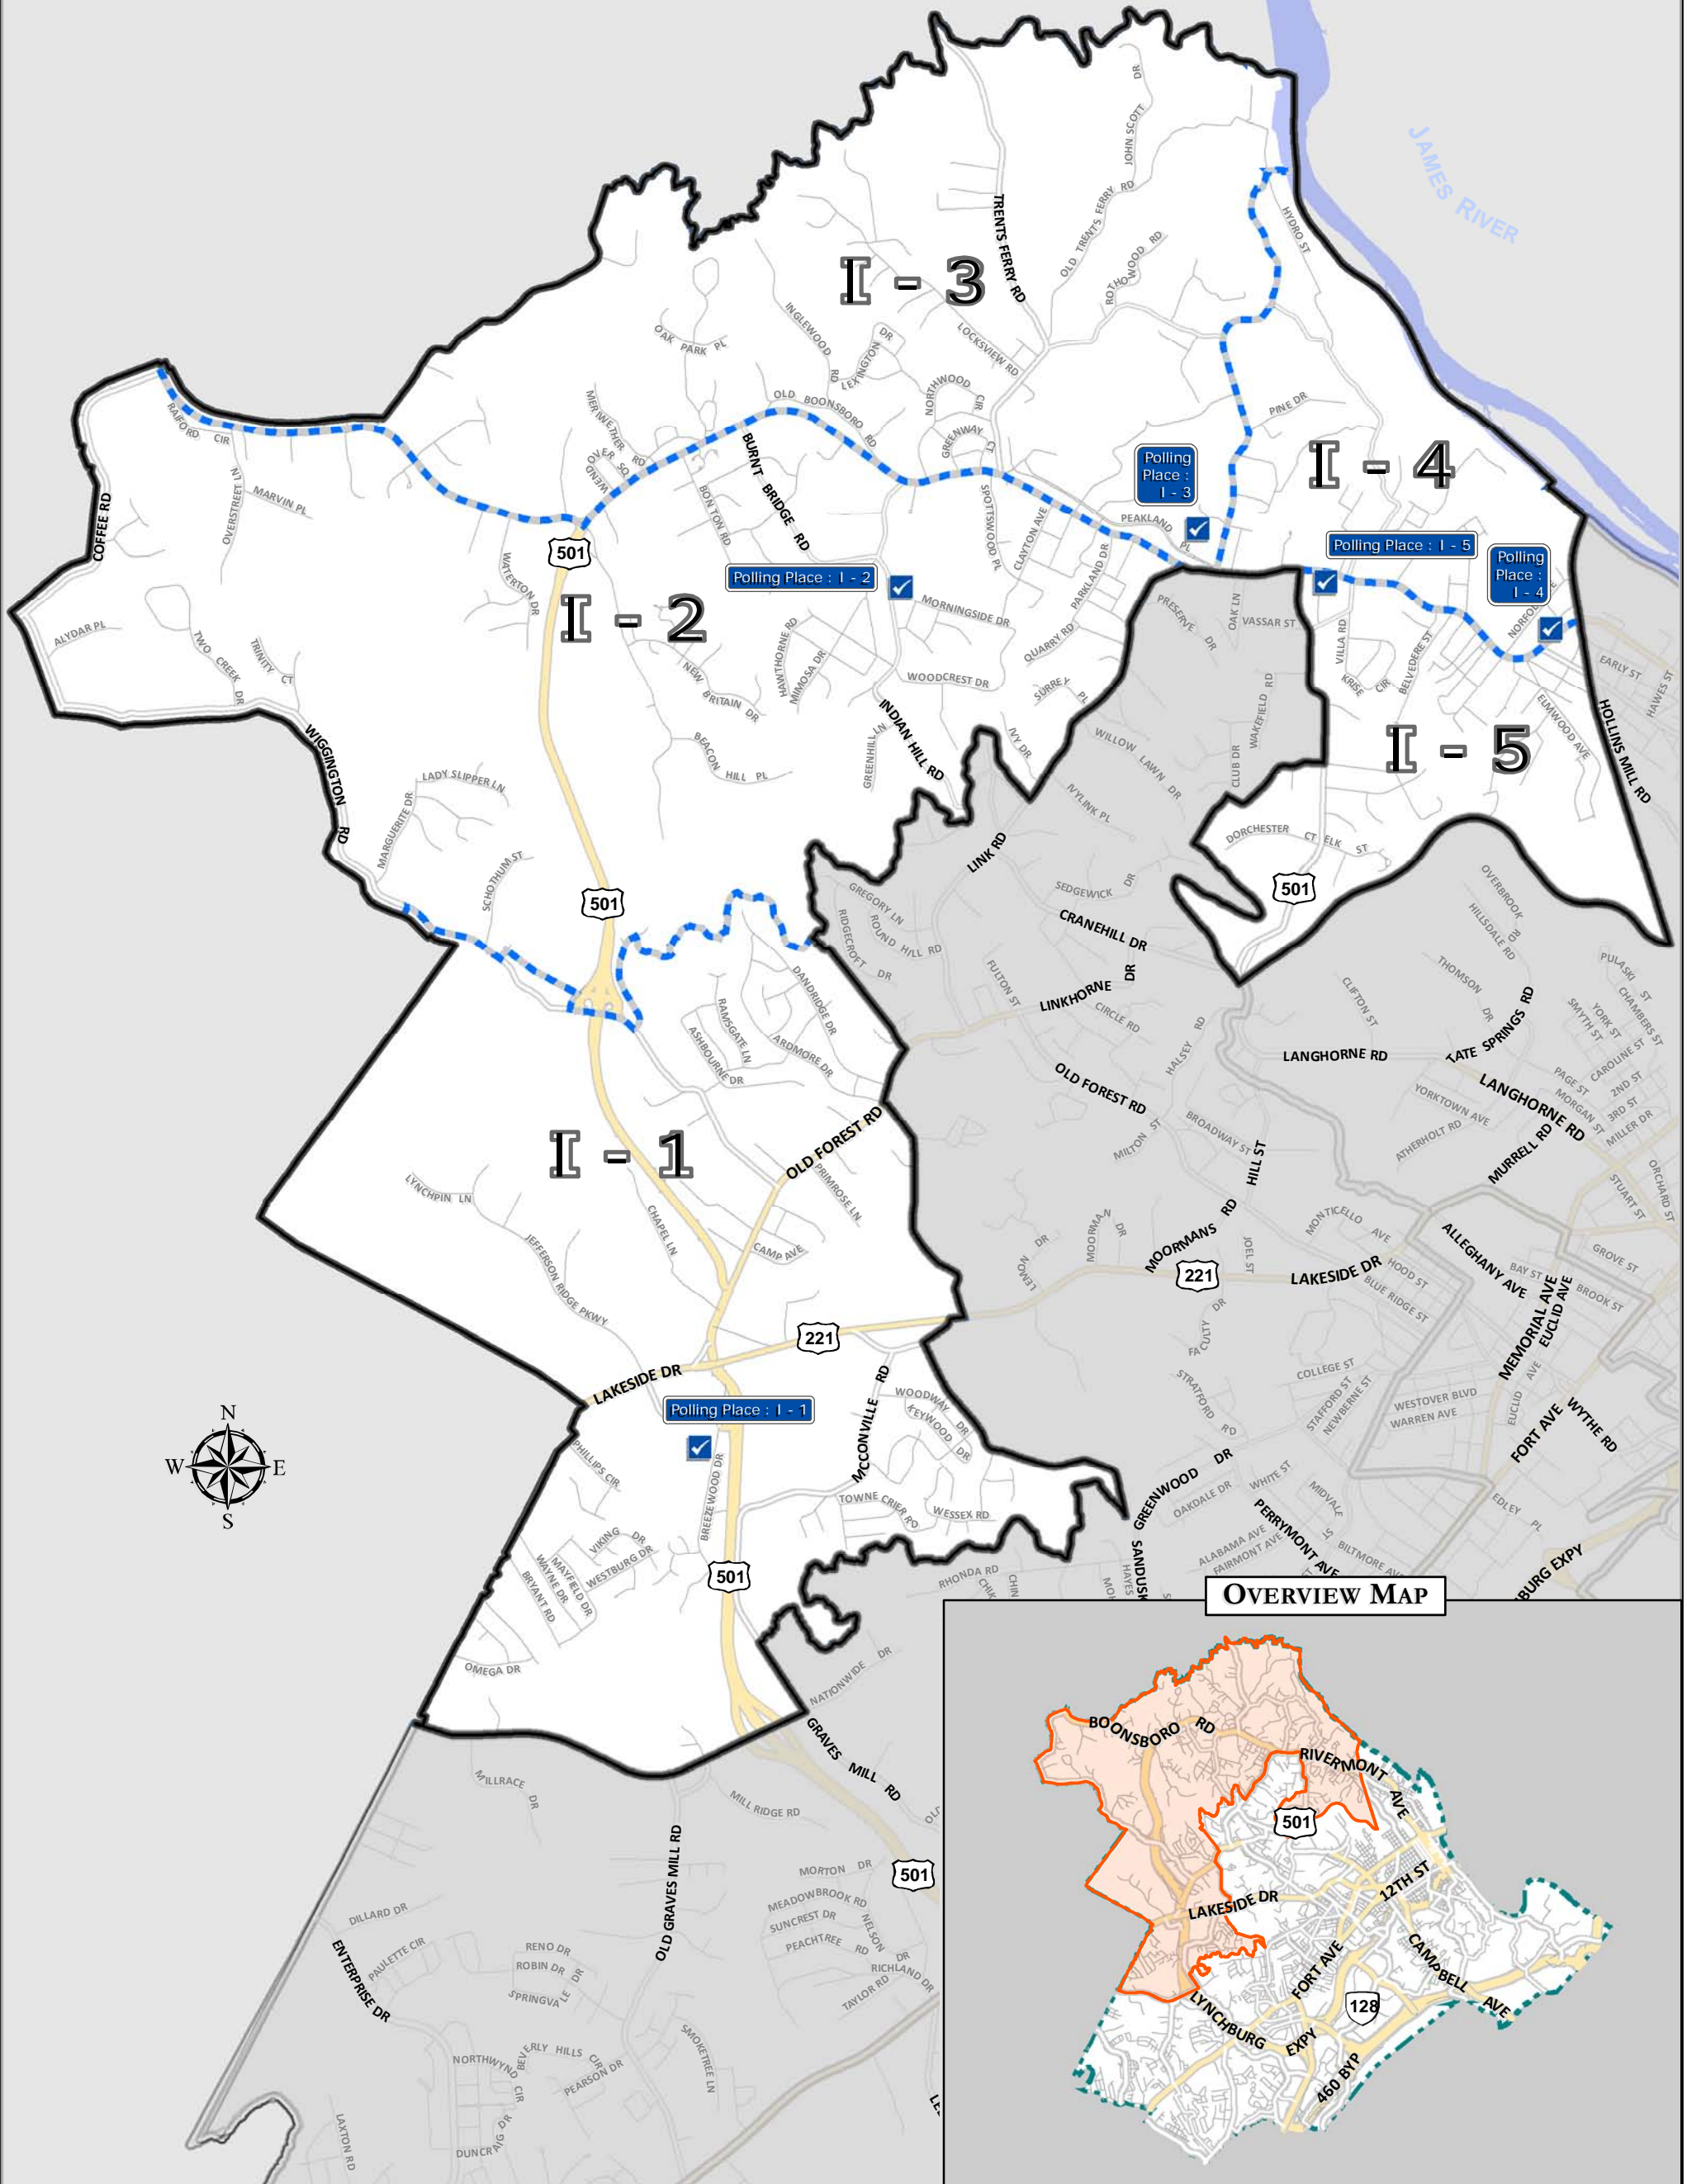

# WARD I

## VOTING PRECINCTS & POLLING PLACES

Polling Place	Location Description	Address
I-1	HERITAGE BAPTIST CHURCH	219 BREEZEWOOD DR
I-2	BEDFORD HILLS SCHOOL	4330 MORNINGSIDE DR
I-3	FIRST PRESBYTERIAN CHURCH	1215 VES RD
I-4	RIVERMONT PRESBYTERIAN CHURCH	2424 RIVERMONT AVE
I-5	FIRST CHRISTIAN CHURCH	3109 RIVERMONT AVE

OVERVIEW MAP