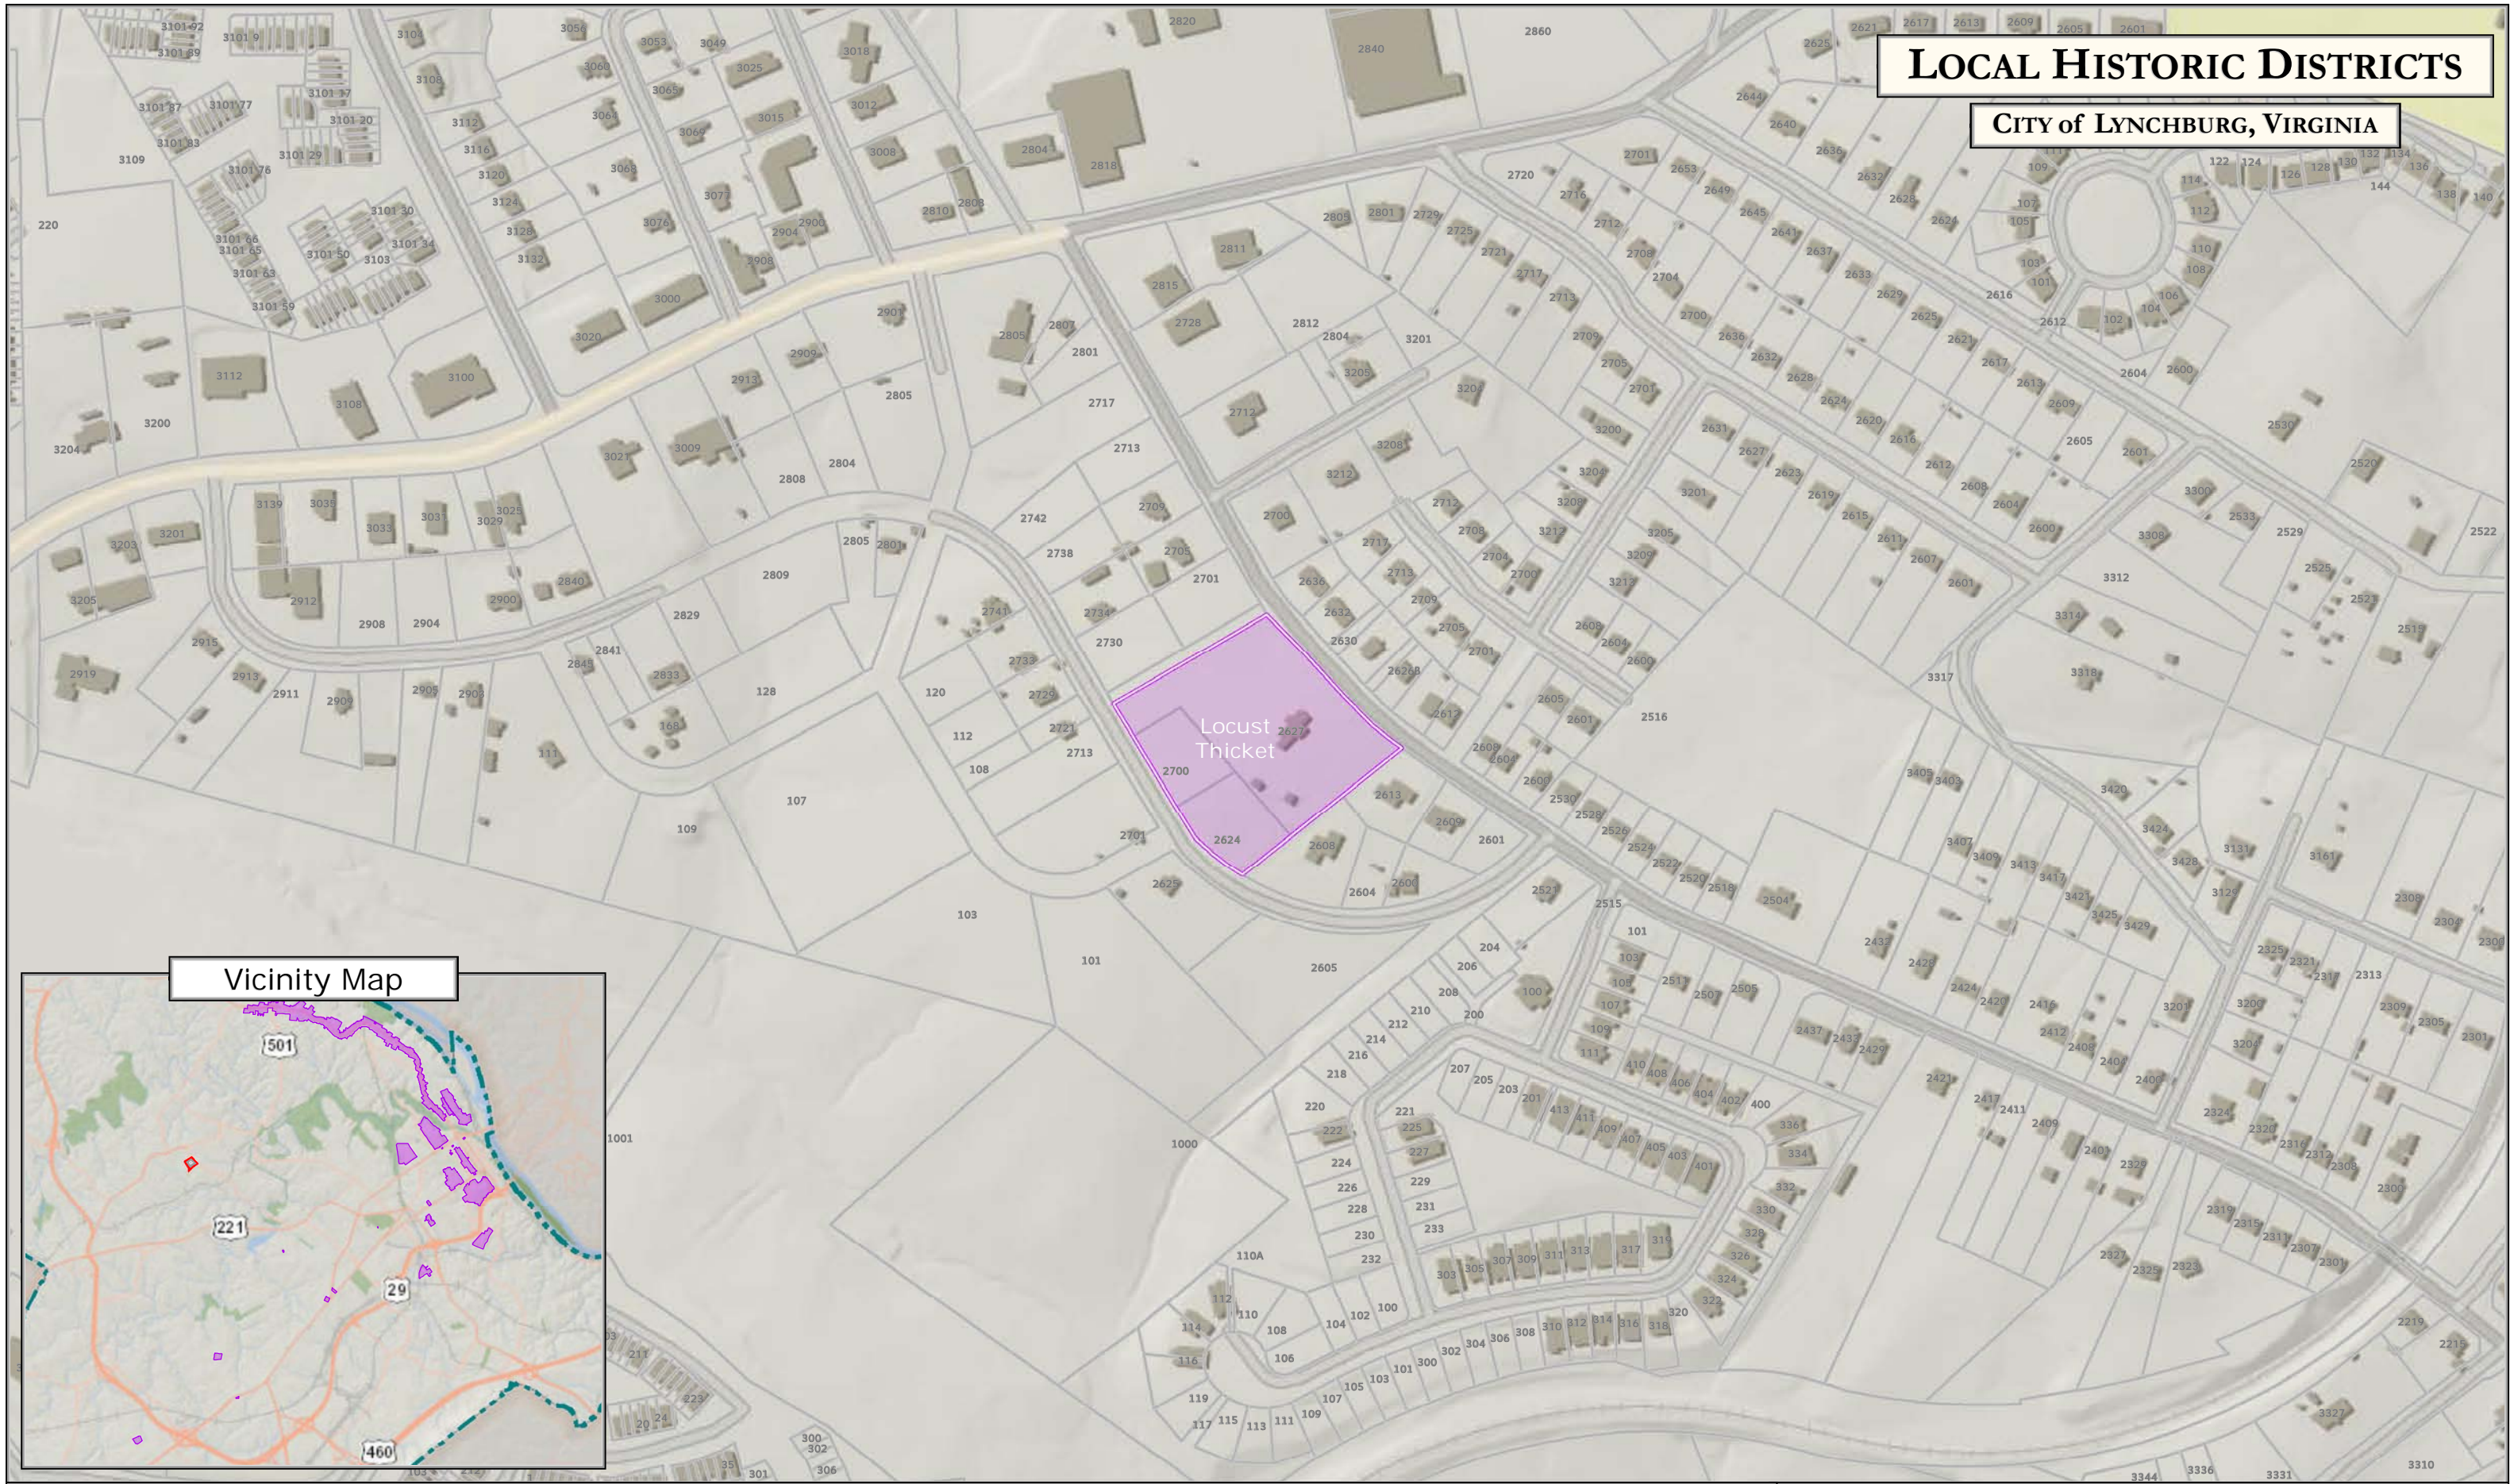

LOCAL HISTORIC DISTRICTS

CITY OF LYNCHBURG, VIRGINIA

Vicinity Map

For more information regarding Local Historic Districts, please contact the Planning Division of the Department of Community Development, or visit their website at <http://www.lynchburgva.gov/planning>

Locust Thicket