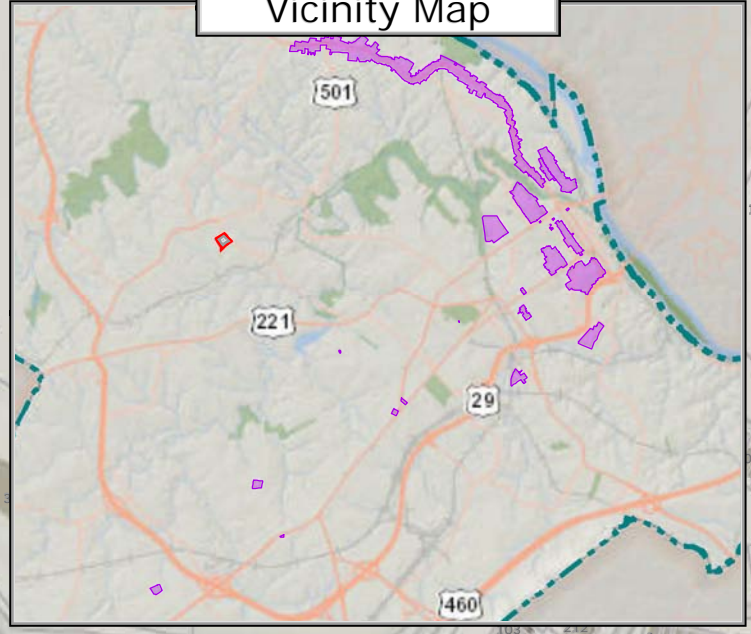

LOCAL HISTORIC DISTRICTS

CITY OF LYNCHBURG, VIRGINIA

Vicinity Map

For more information regarding Local Historic Districts, please contact the Planning Division of the Department of Community Development, or visit their website at <http://www.lynchburgva.gov/planning>

Locust Thicket