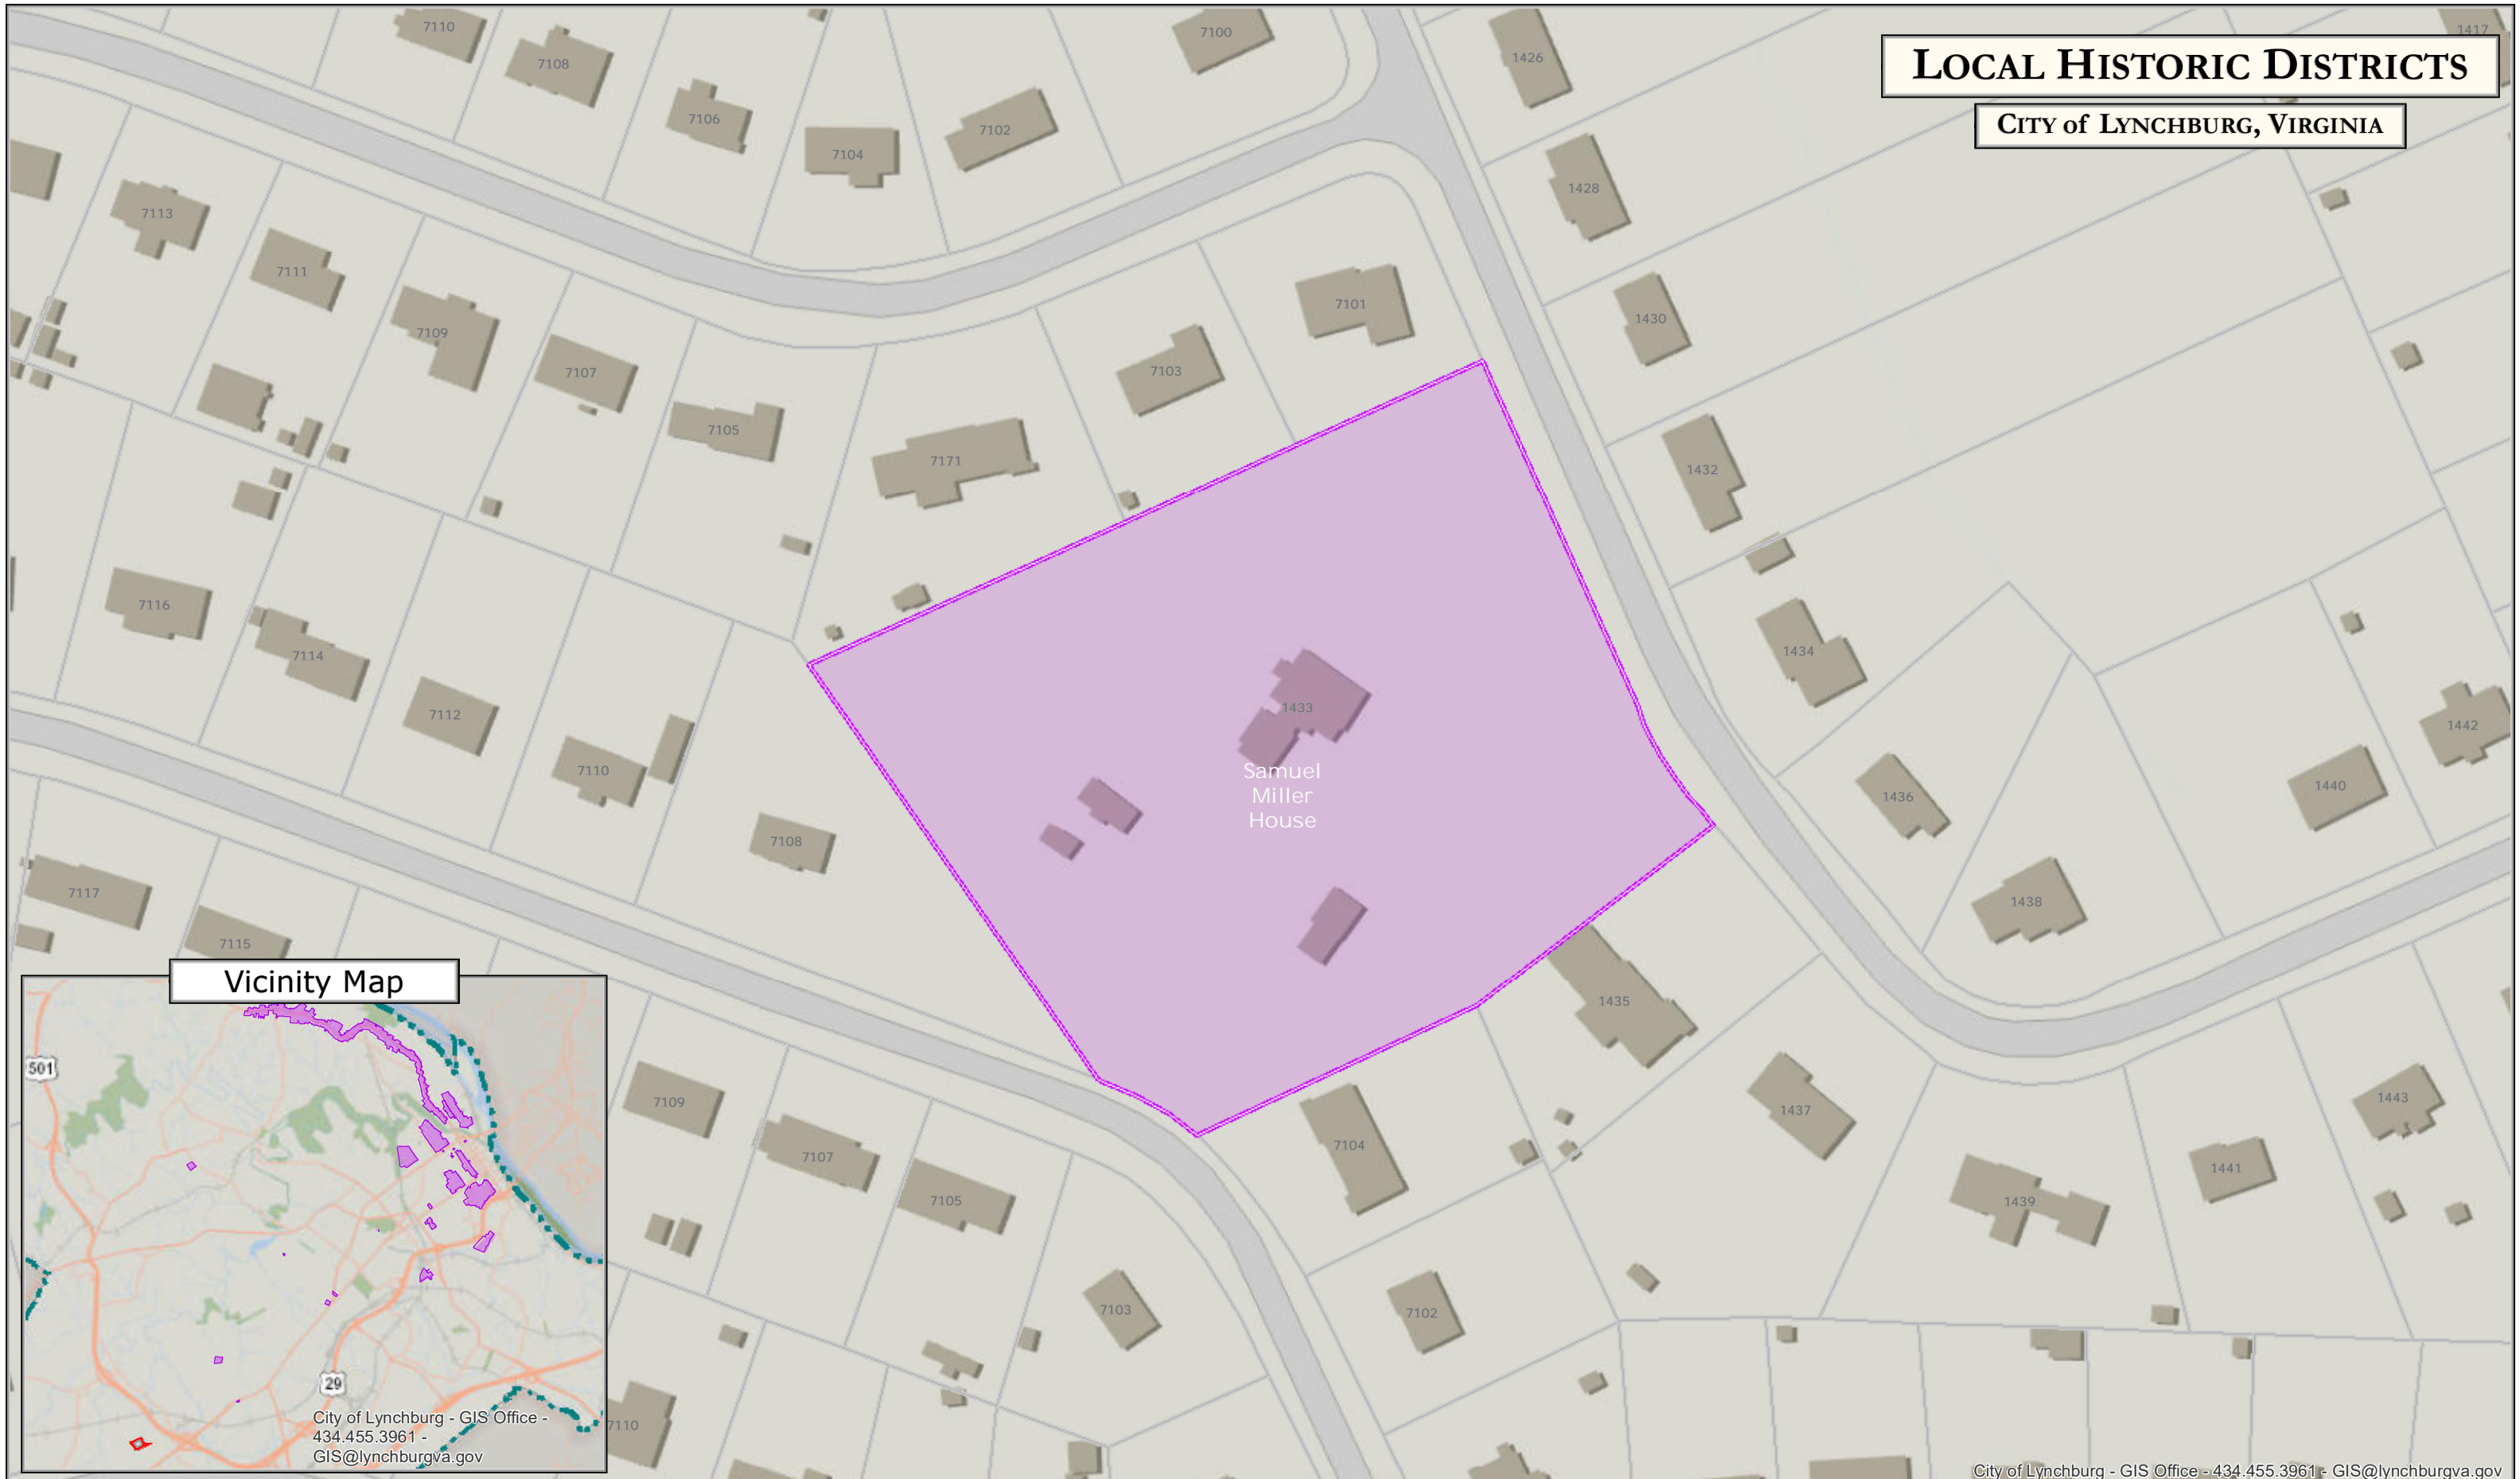

LOCAL HISTORIC DISTRICTS

CITY of LYNCHBURG, VIRGINIA

Vicinity Map

City of Lynchburg - GIS Office - 434.455.3961 - GIS@lynchburgva.gov

For more information regarding Local Historic Districts, please contact the Planning Division of the Department of Community Development, or visit their website at <http://www.lynchburgva.gov/planning>

Samuel Miller House