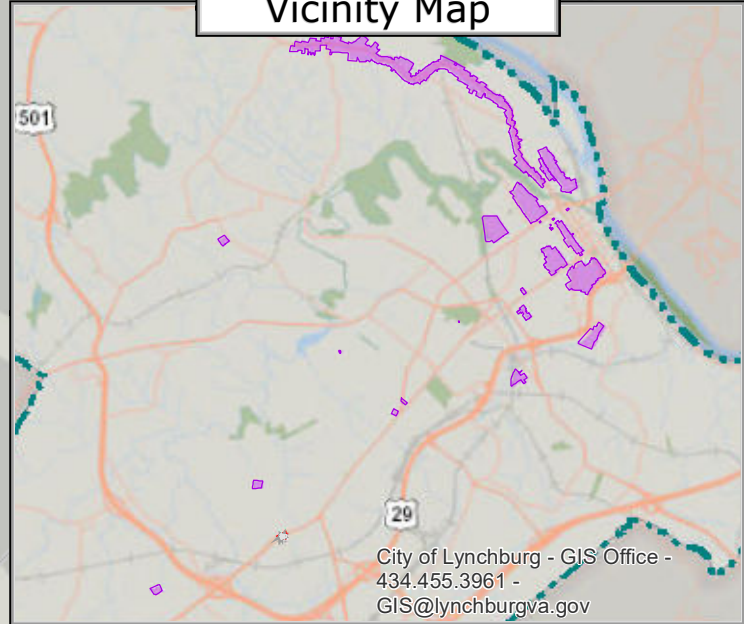

LOCAL HISTORIC DISTRICTS

CITY OF LYNCHBURG, VIRGINIA

Vicinity Map

For more information regarding Local Historic Districts, please contact the Planning Division of the Department of Community Development, or visit their website at <http://www.lynchburgva.gov/planning>