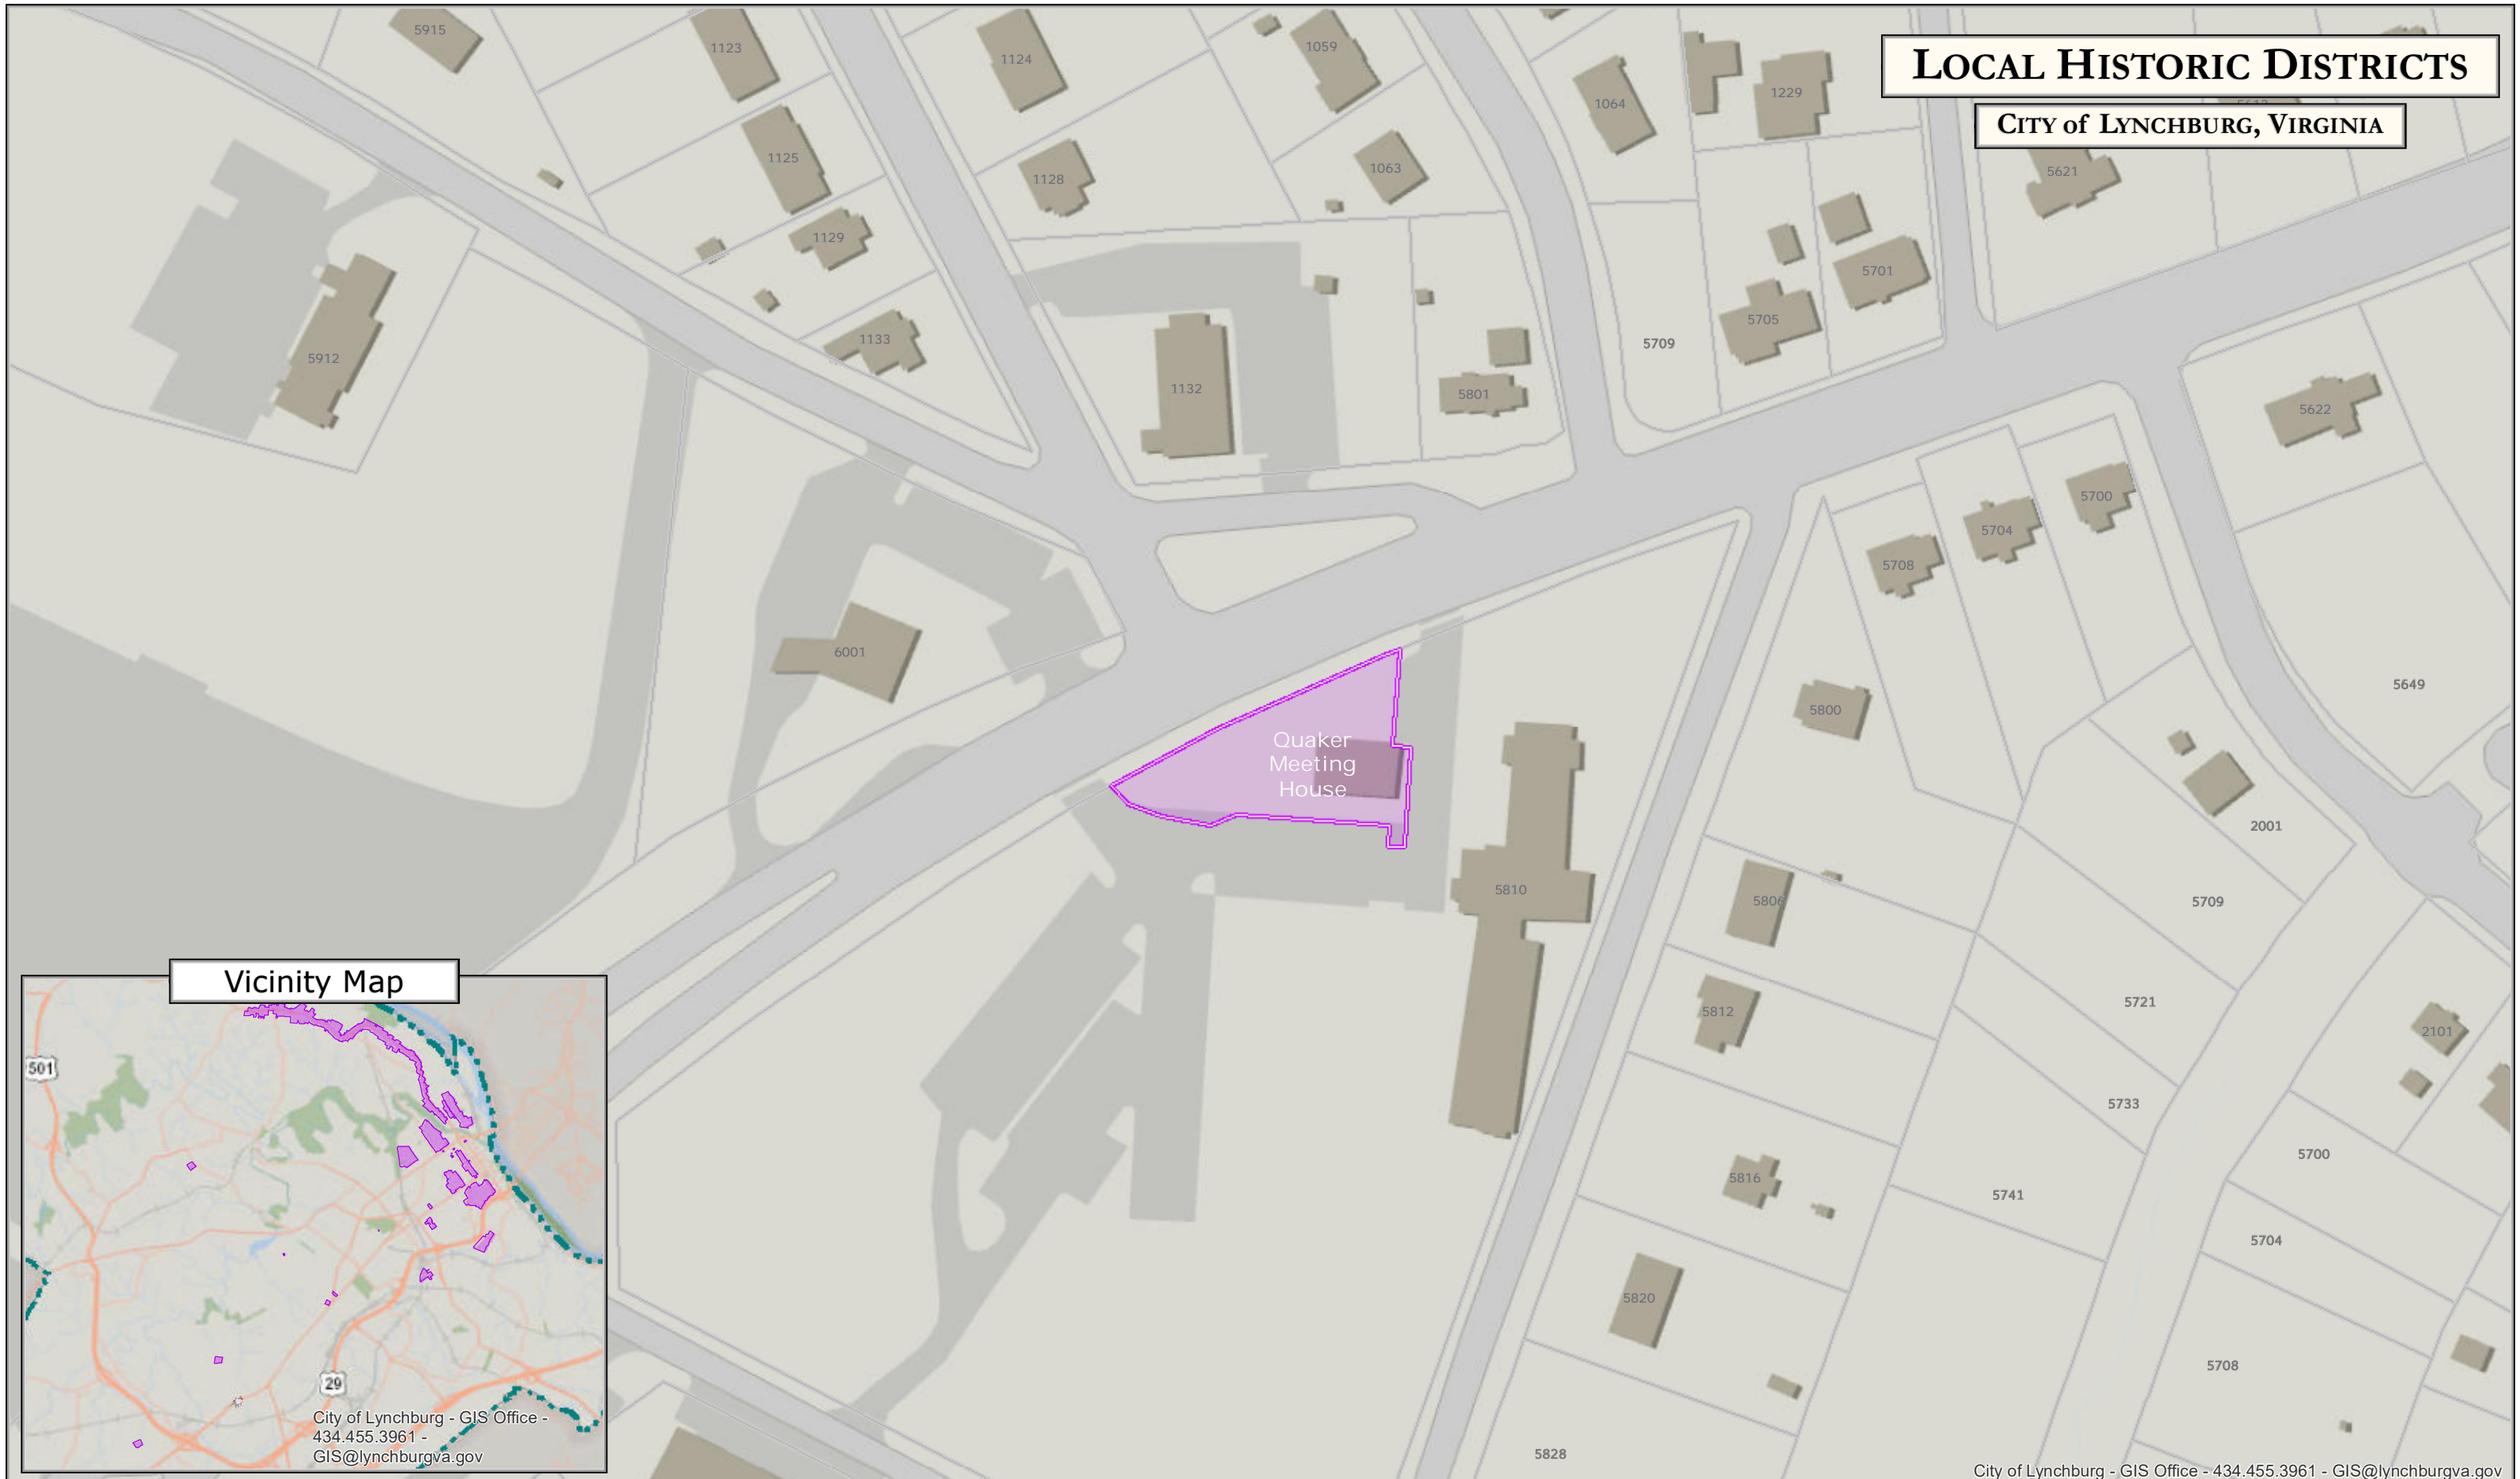

LOCAL HISTORIC DISTRICTS

CITY OF LYNCHBURG, VIRGINIA

Vicinity Map

For more information regarding Local Historic Districts, please contact the Planning Division of the Department of Community Development, or visit their website at <http://www.lynchburgva.gov/planning>

Quaker Meeting House