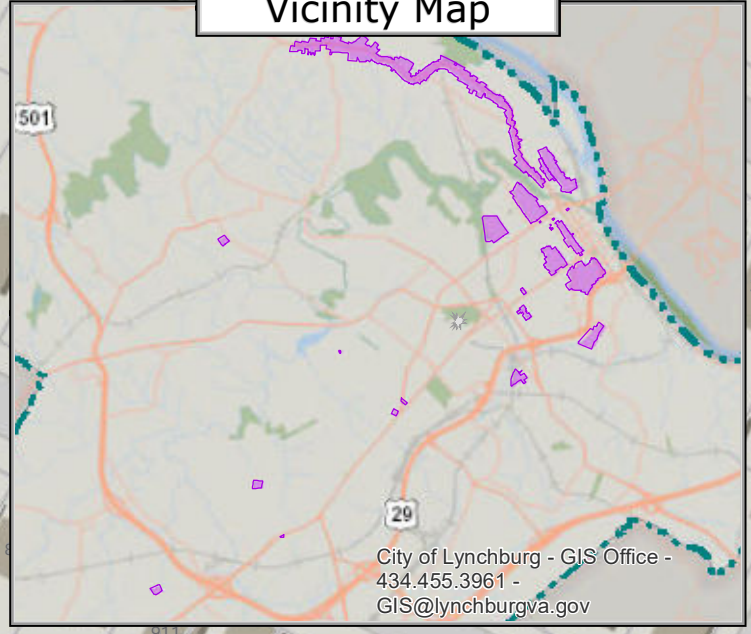

LOCAL HISTORIC DISTRICTS

CITY of LYNCHBURG, VIRGINIA

Vicinity Map

For more information regarding Local Historic Districts, please contact the Planning Division of the Department of Community Development, or visit their website at <http://www.lynchburgva.gov/planning>

Miller Park Aviary