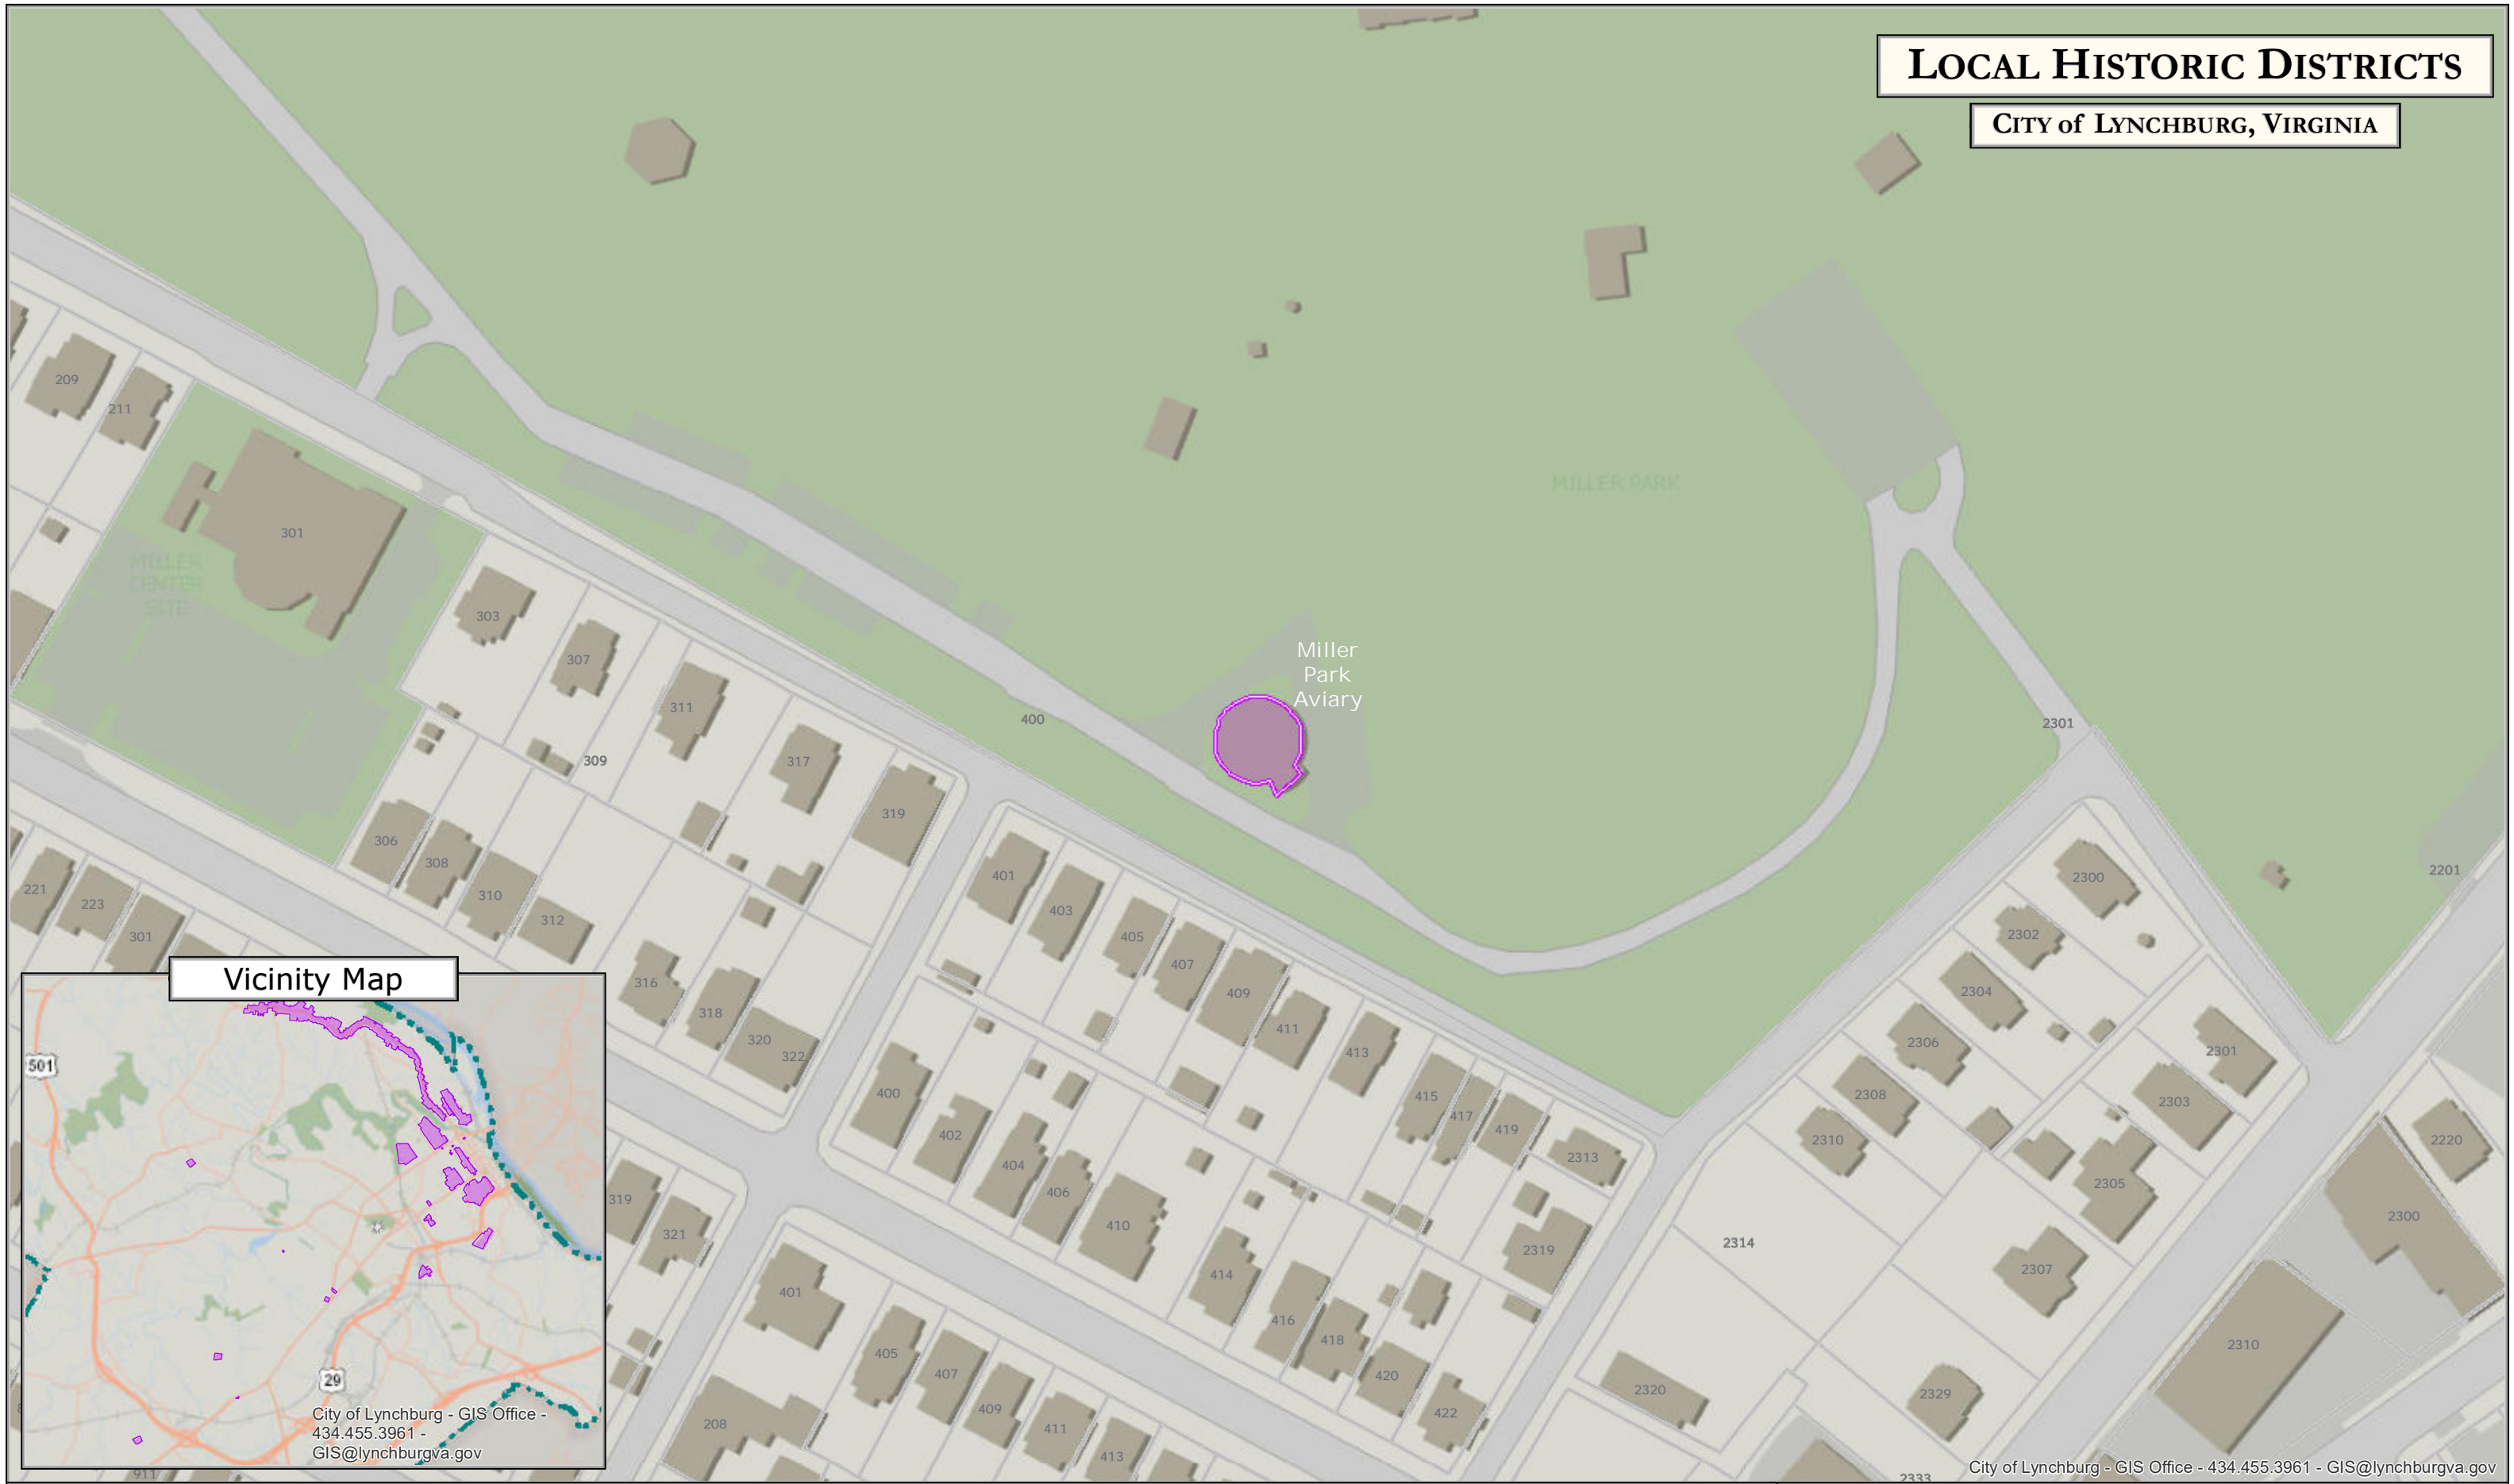

LOCAL HISTORIC DISTRICTS

CITY of LYNCHBURG, VIRGINIA

Vicinity Map

For more information regarding Local Historic Districts, please contact the Planning Division of the Department of Community Development, or visit their website at <http://www.lynchburgva.gov/planning>