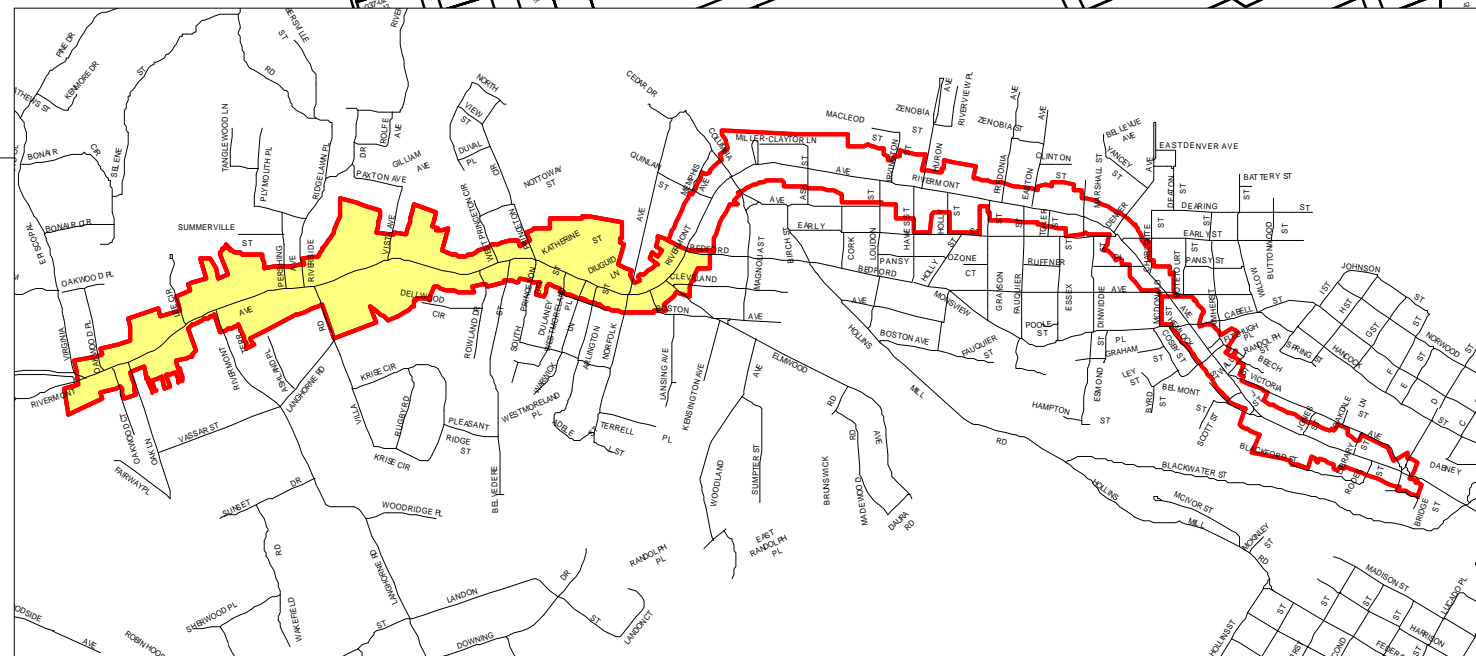

- Upper Rivermont
- Middle Rivermont
- Lower Rivermont

Rivermont Historic District

Scale 1 in. = 300 ft.

Lower Rivermont Historic District

 Boundaries

Scale 1 in. = 400 ft.

Middle Rivermont Historic District

 Boundaries

Scale 1 in. = 500 ft.

Upper Rivermont Historic District

 Boundaries