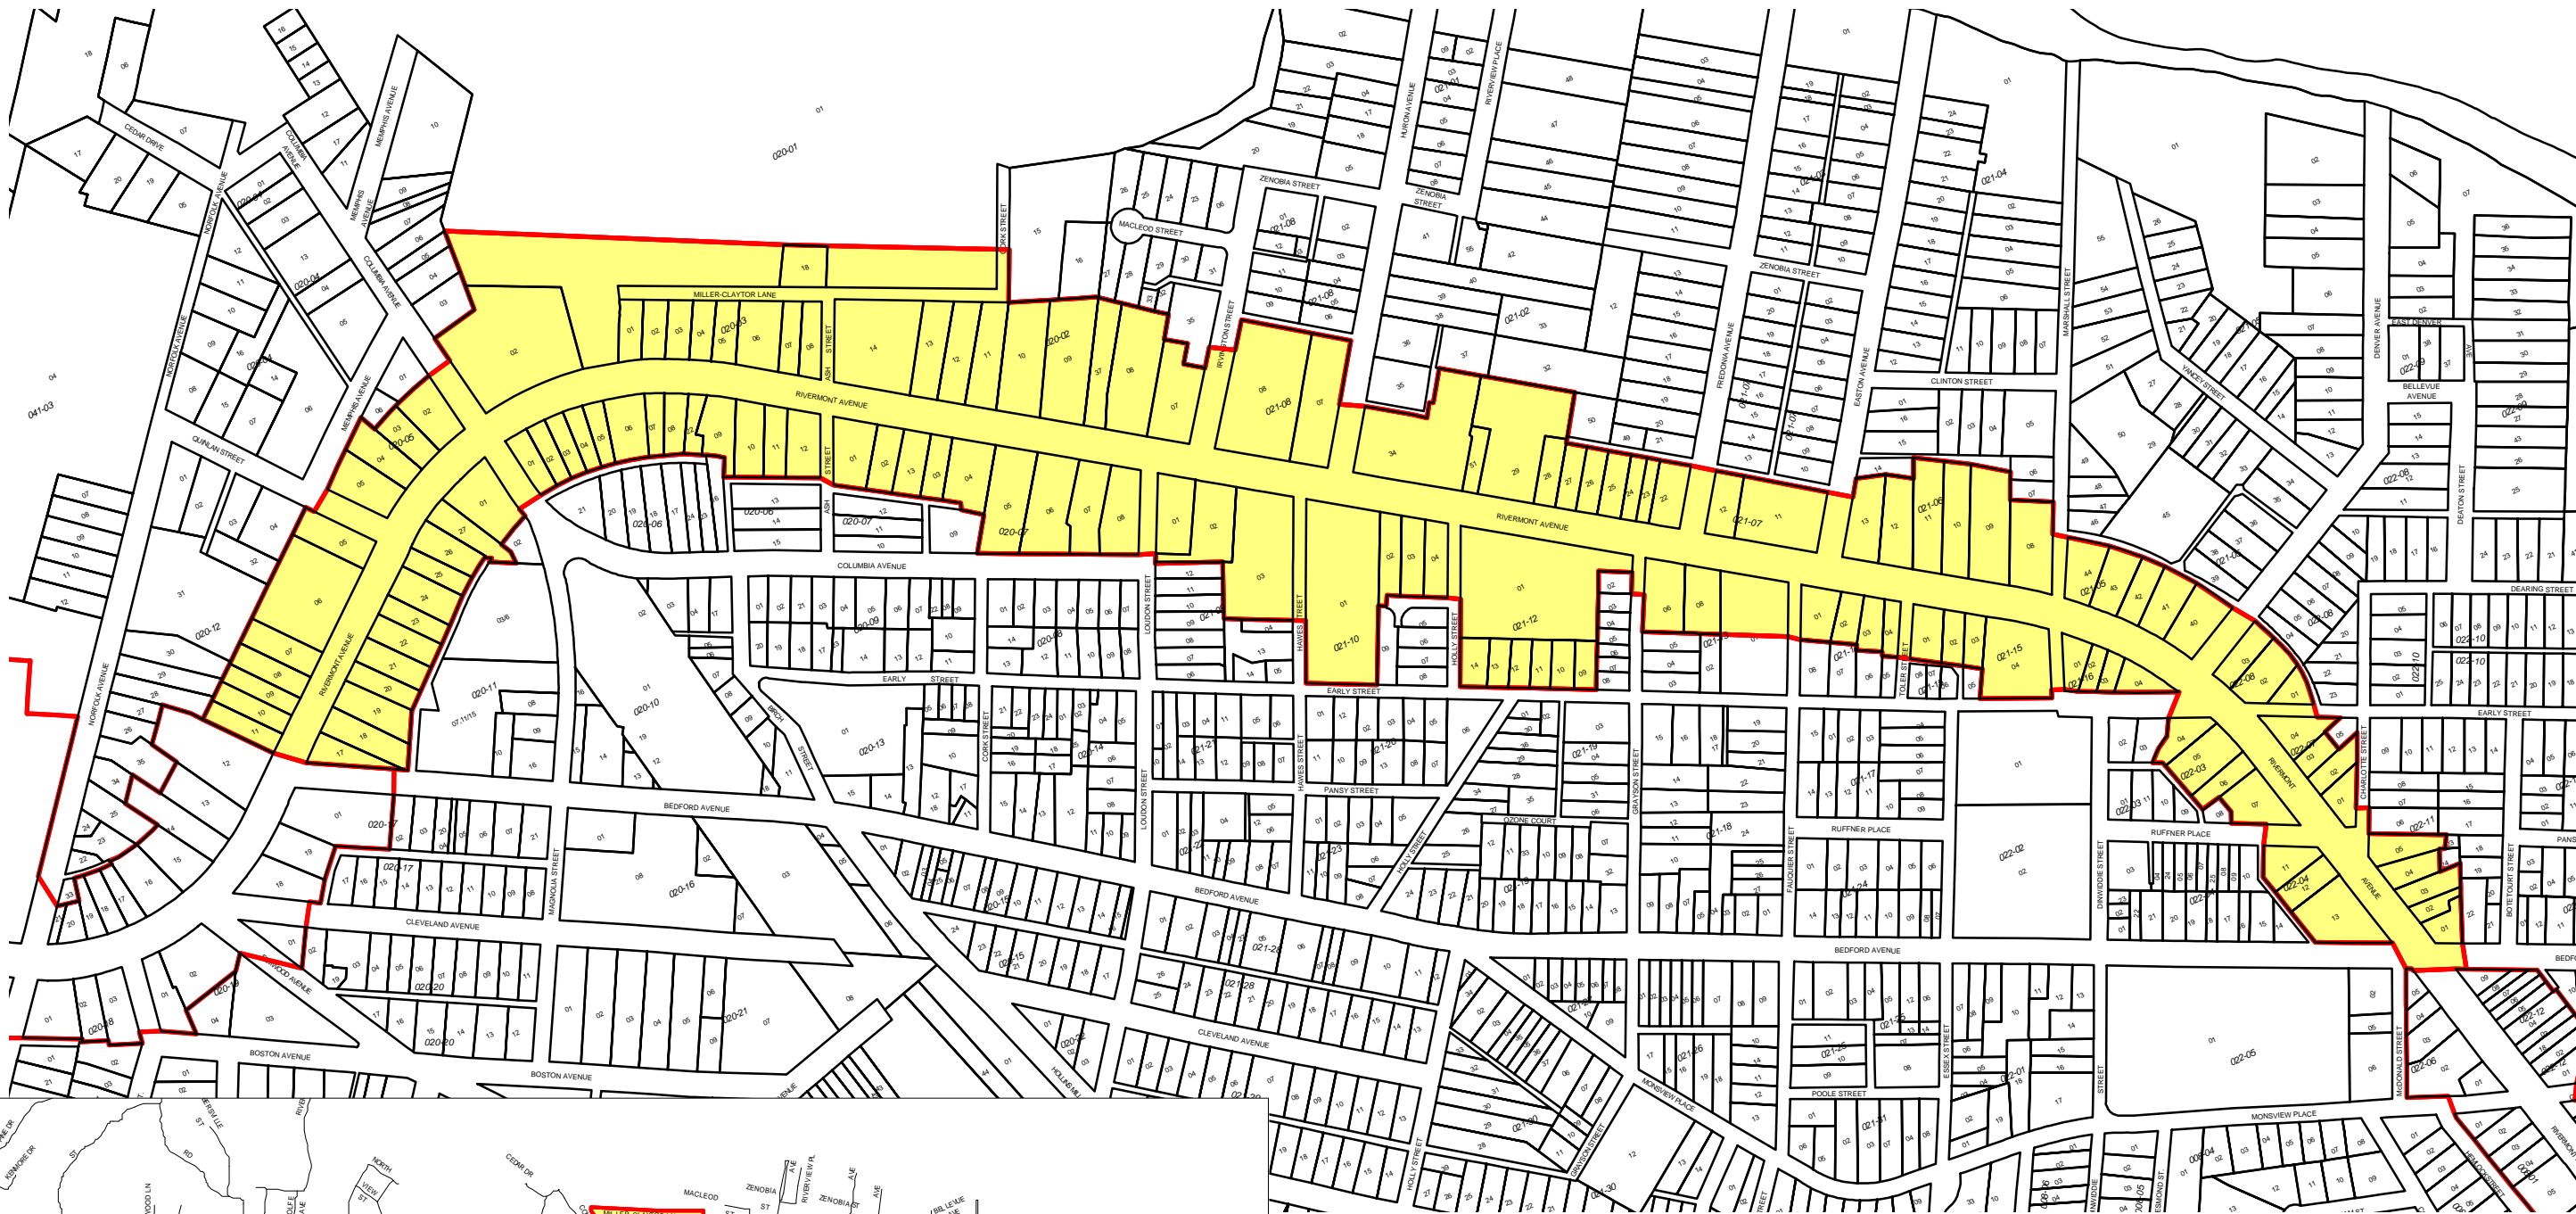

- Upper Rivermont
- Middle Rivermont
- Lower Rivermont

Rivermont Historic District

Scale 1 in. = 300 ft.

Lower Rivermont Historic District

 Boundaries

Scale 1 in. = 400 ft.

Middle Rivermont Historic District

 Boundaries

Scale 1 in. = 500 ft.

Upper Rivermont Historic District

 Boundaries