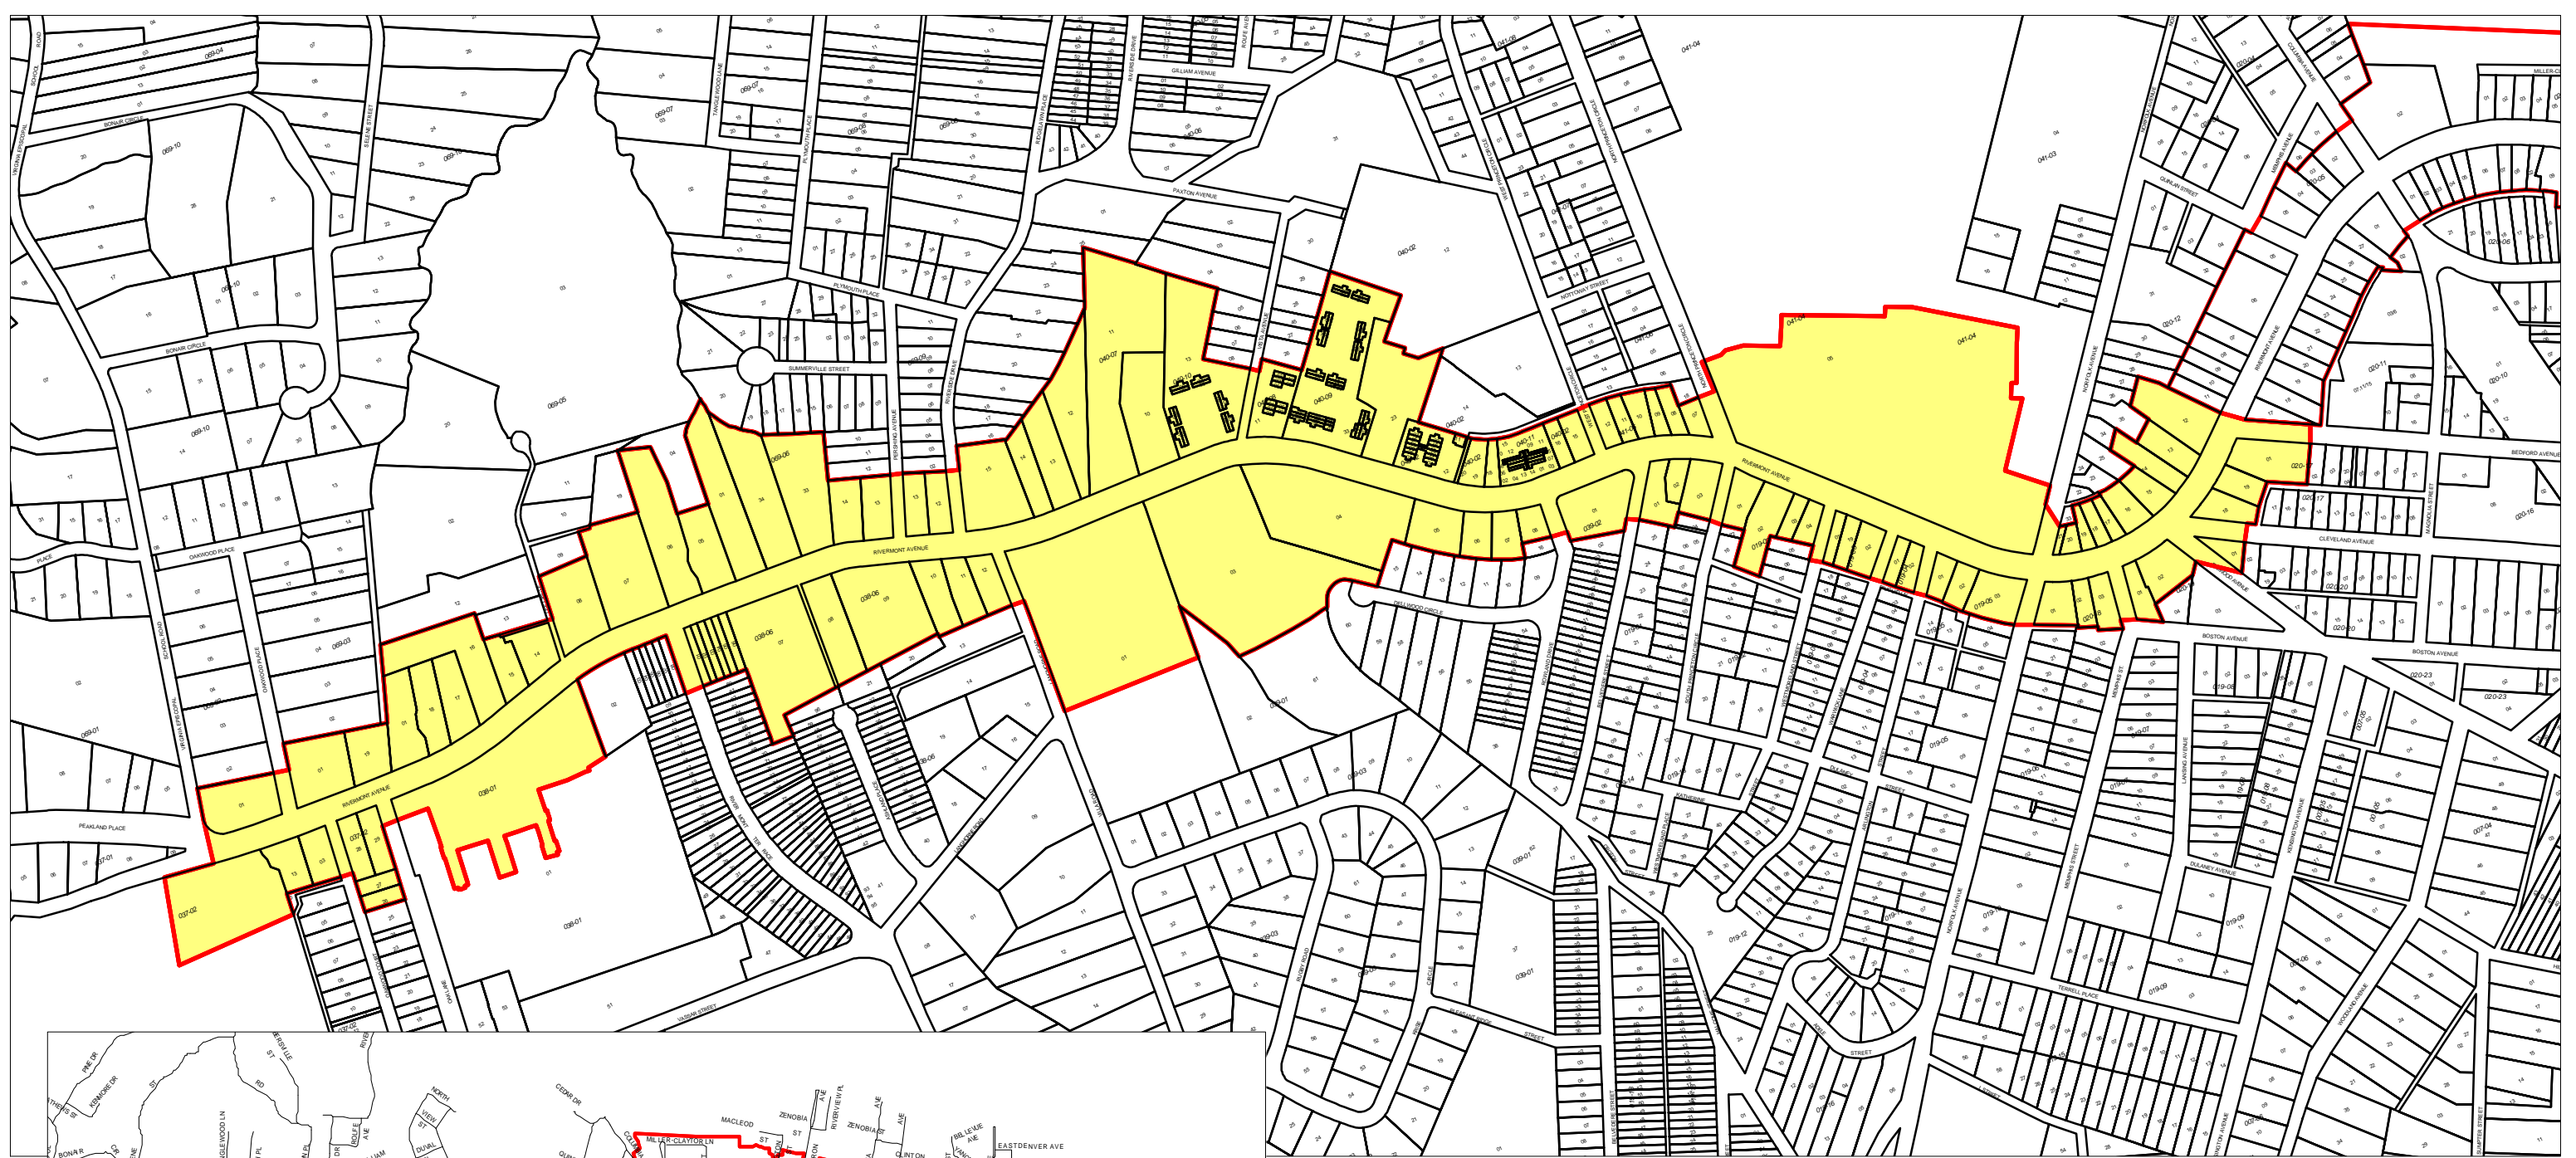

- Upper Rivermont
- Middle Rivermont
- Lower Rivermont

Rivermont Historic District

Scale 1 in. = 300 ft.

Lower Rivermont Historic District

 Boundaries

Scale 1 in. = 400 ft.

Middle Rivermont Historic District

 Boundaries

Scale 1 in. = 500 ft.

Upper Rivermont Historic District

 Boundaries