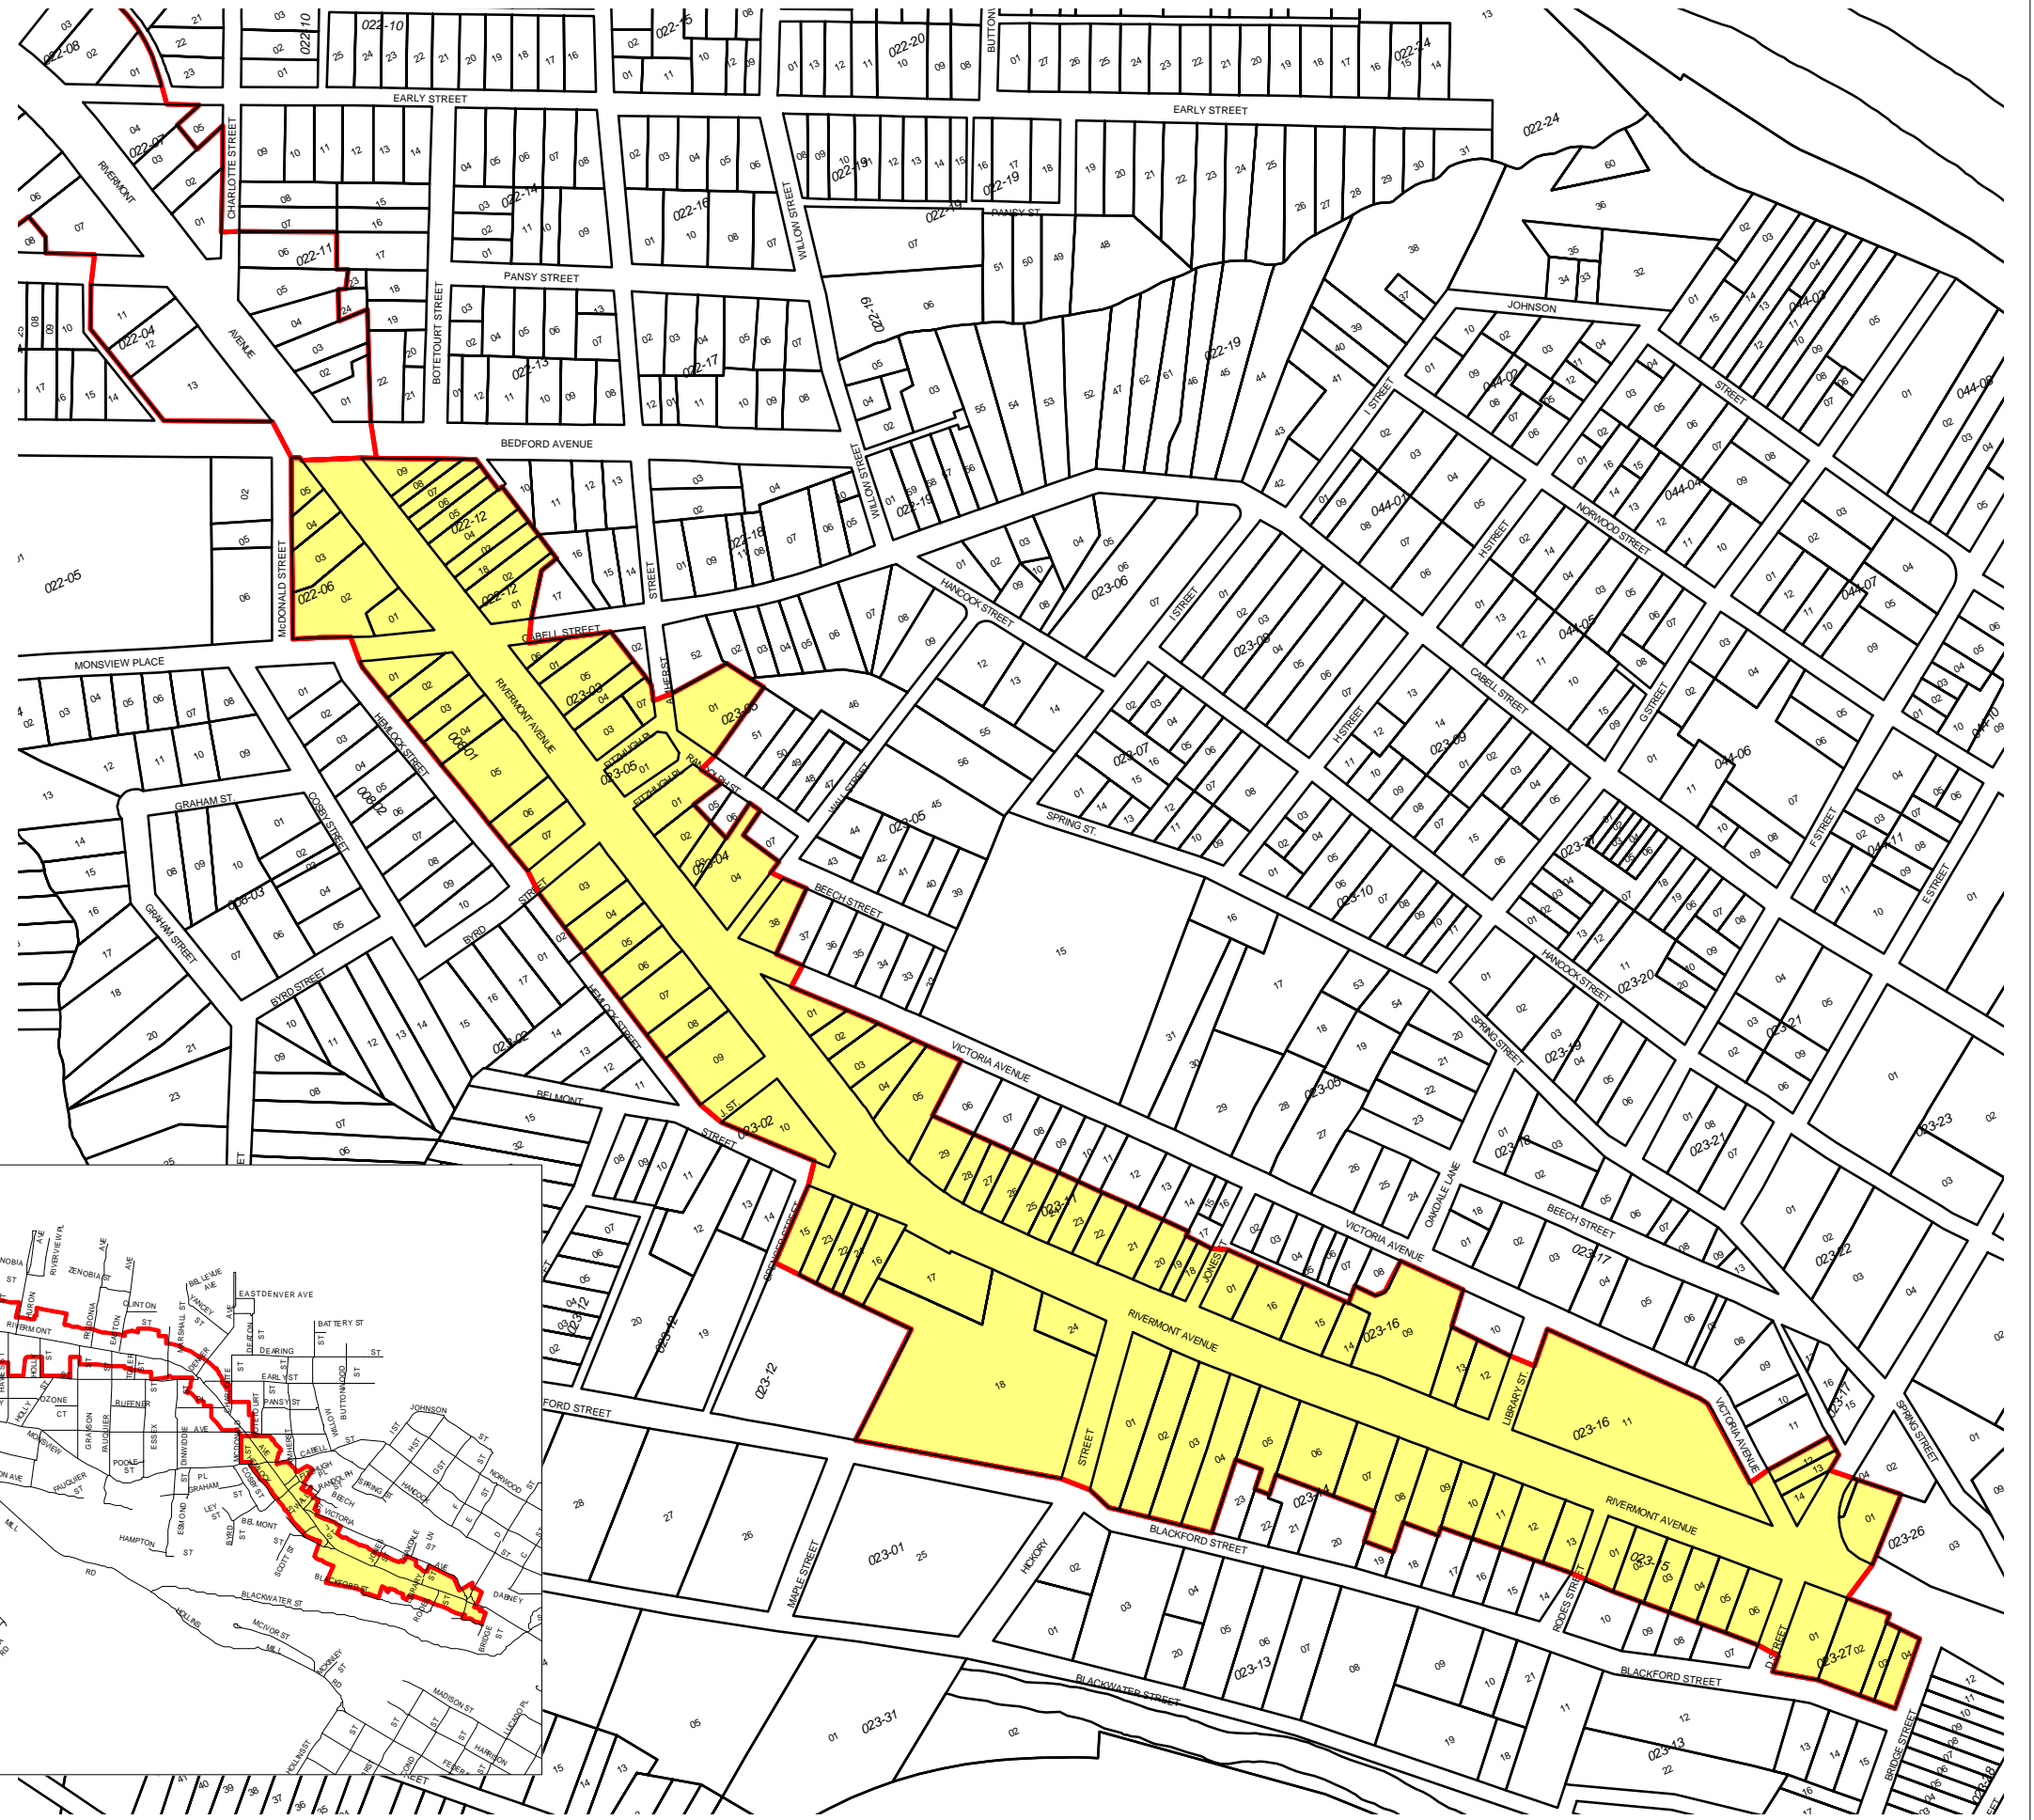

- Upper Rivermont
- Middle Rivermont
- Lower Rivermont

Rivermont Historic District

Scale 1 in. = 300 ft.

Lower Rivermont Historic District

 Boundaries

Scale 1 in. = 400 ft.

Middle Rivermont Historic District

 Boundaries

Scale 1 in. = 500 ft.

Upper Rivermont Historic District

 Boundaries