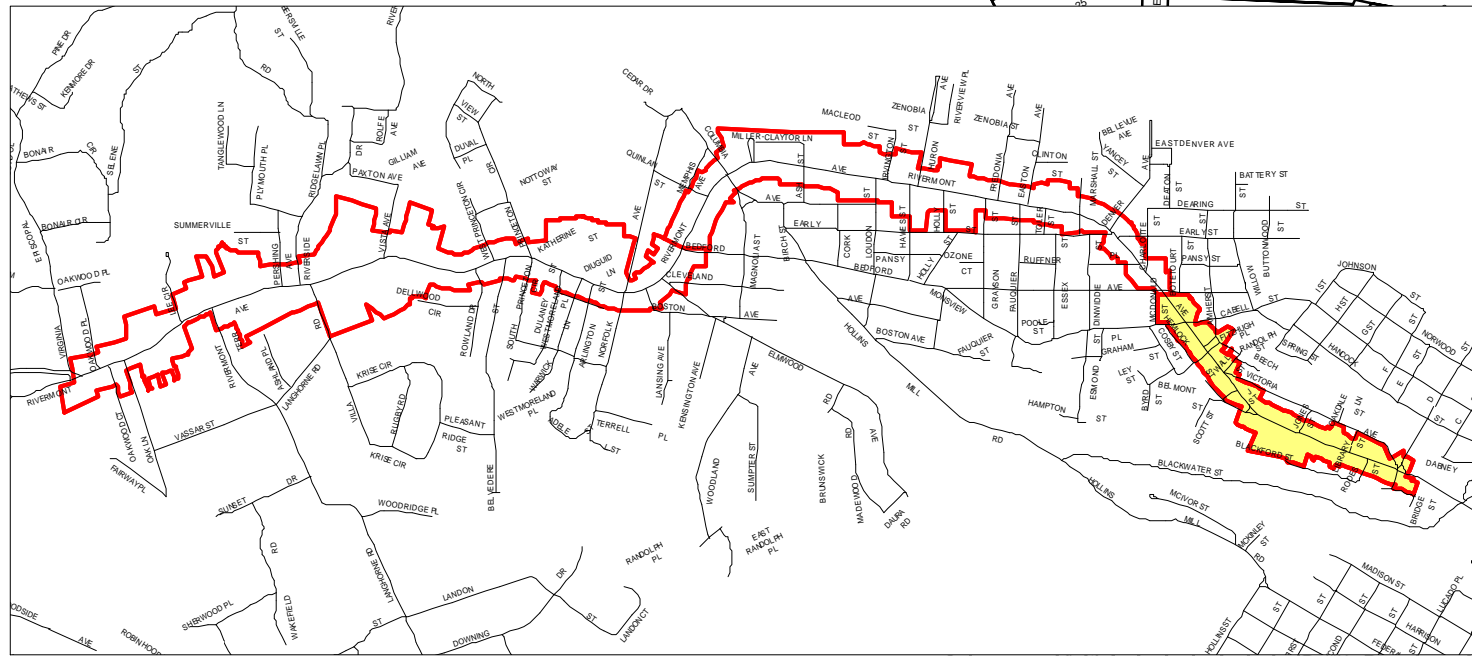

- Upper Rivermont
- Middle Rivermont
- Lower Rivermont

Rivermont Historic District

Scale 1 in. = 300 ft.

Lower Rivermont Historic District

 Boundaries

Scale 1 in. = 400 ft.

Middle Rivermont Historic District

 Boundaries

Scale 1 in. = 500 ft.

Upper Rivermont Historic District

 Boundaries