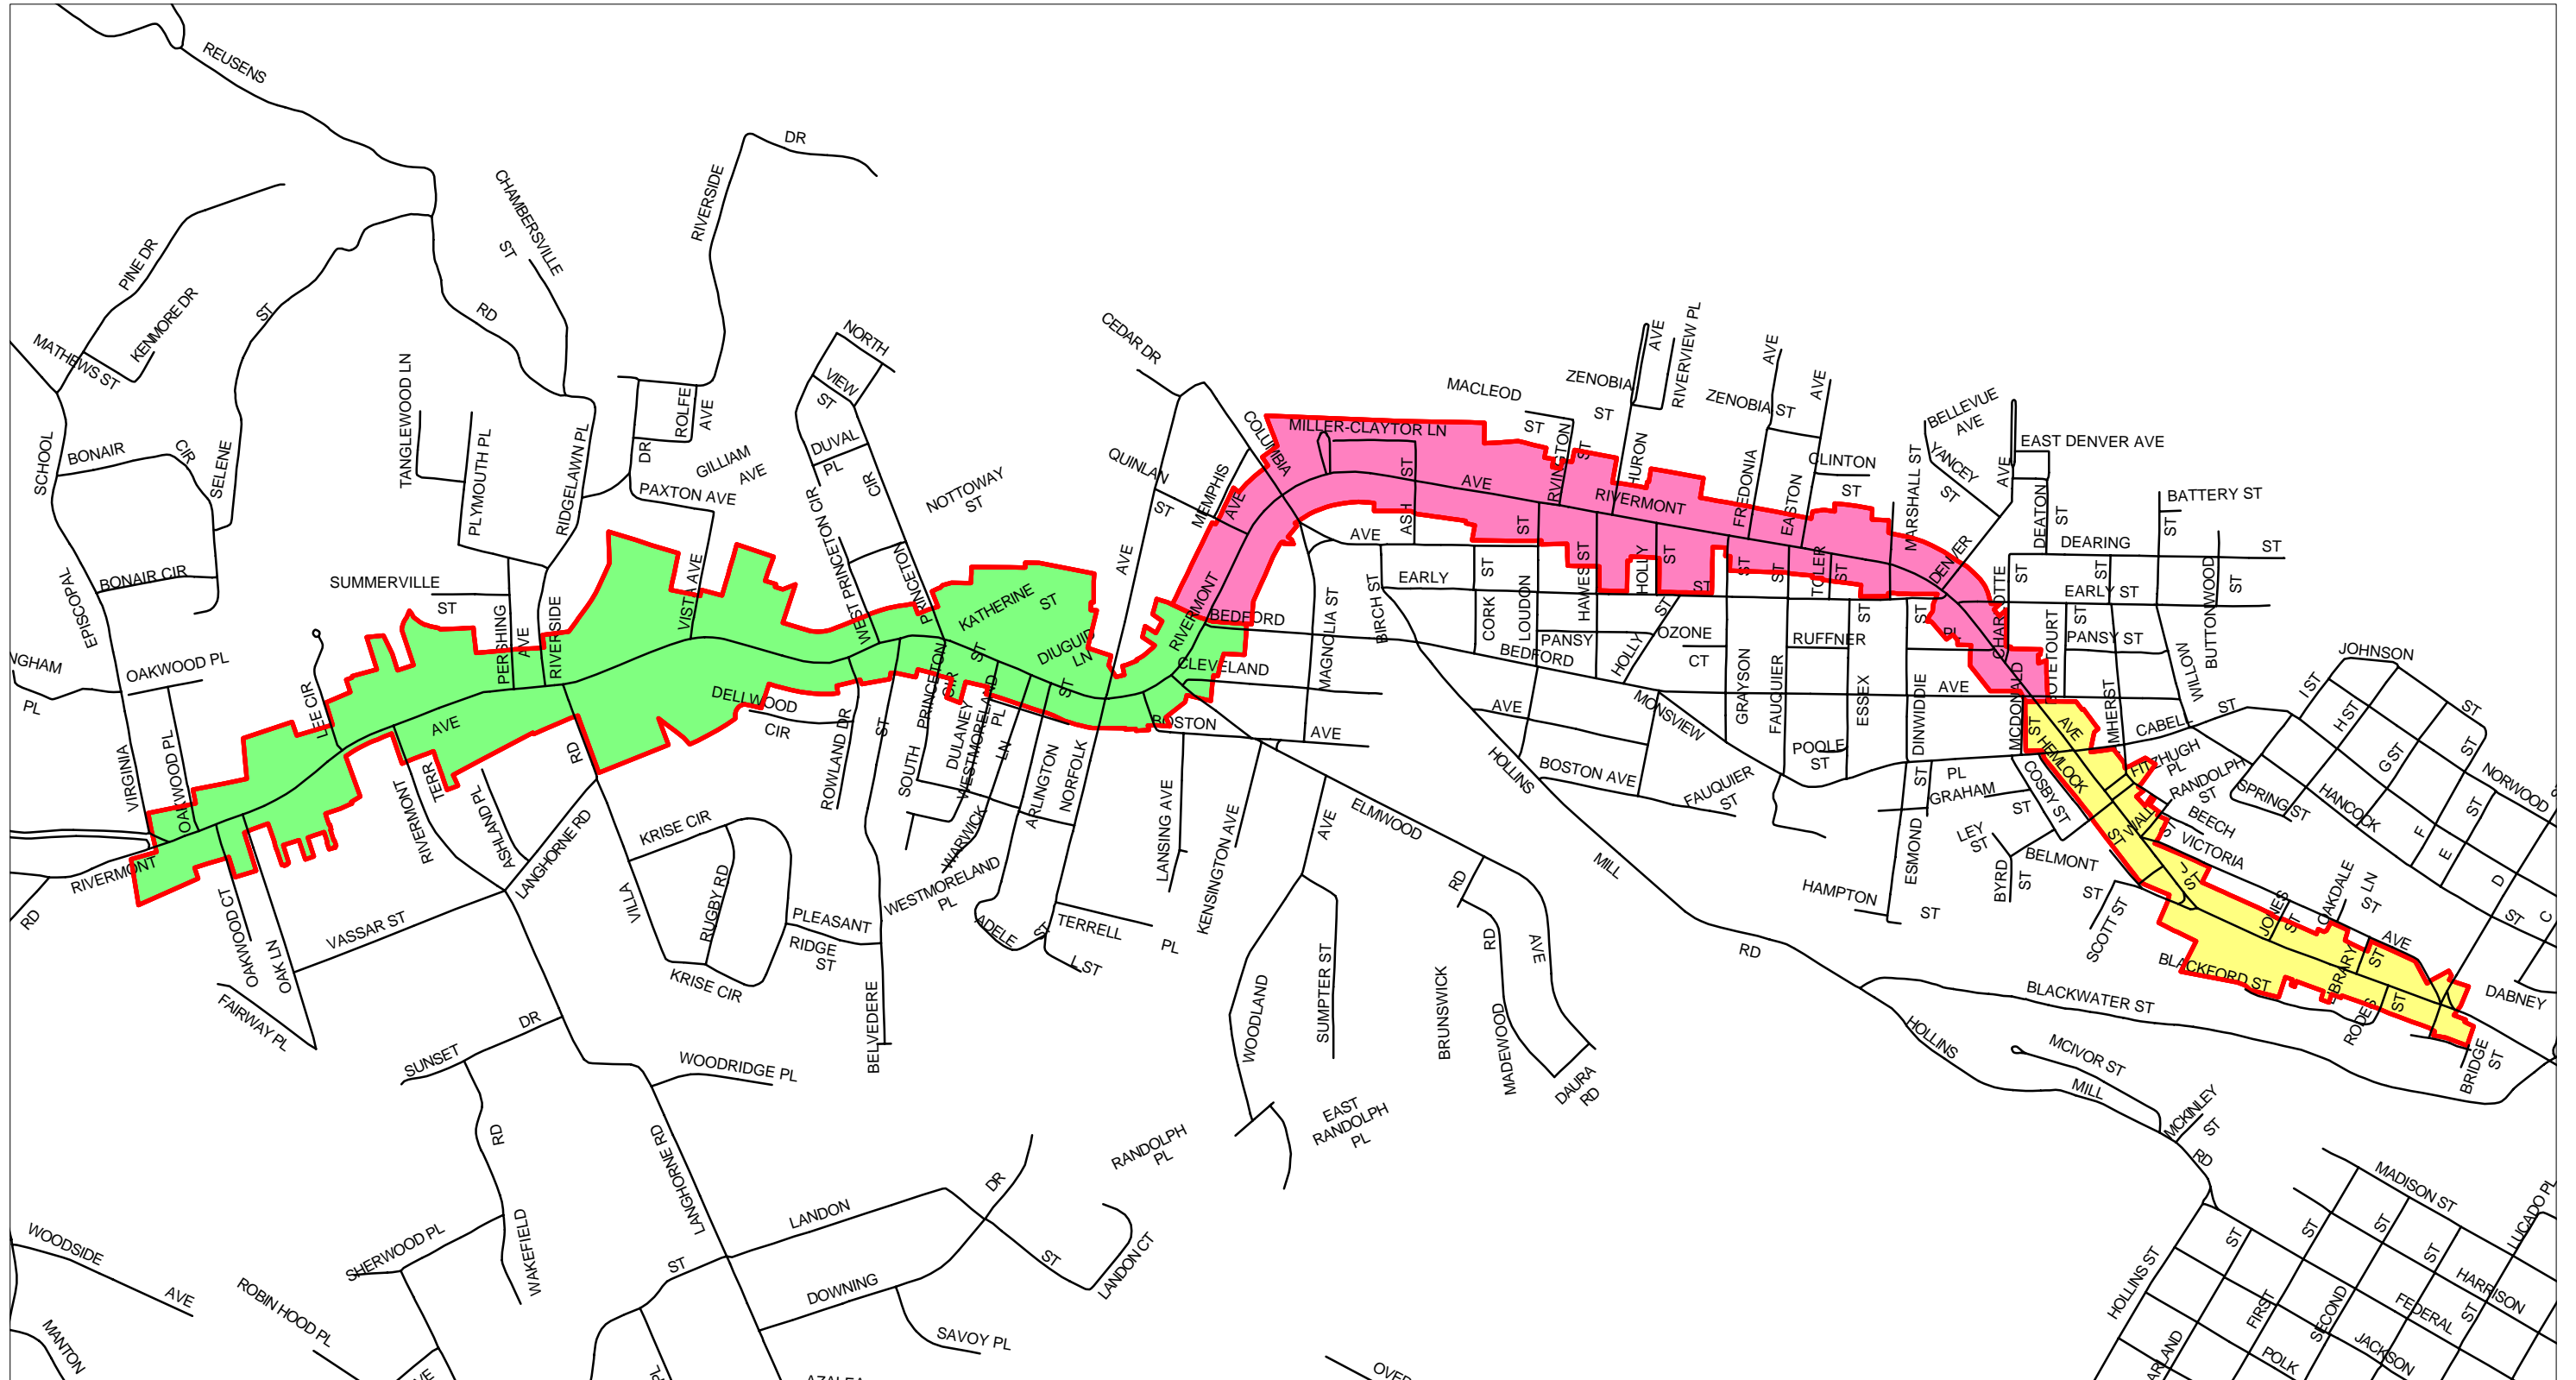

- Upper Rivermont
- Middle Rivermont
- Lower Rivermont

Rivermont Historic District

Scale 1 in. = 300 ft.

Lower Rivermont Historic District

 Boundaries

Scale 1 in. = 400 ft.

Middle Rivermont Historic District

 Boundaries

Scale 1 in. = 500 ft.

Upper Rivermont Historic District

 Boundaries