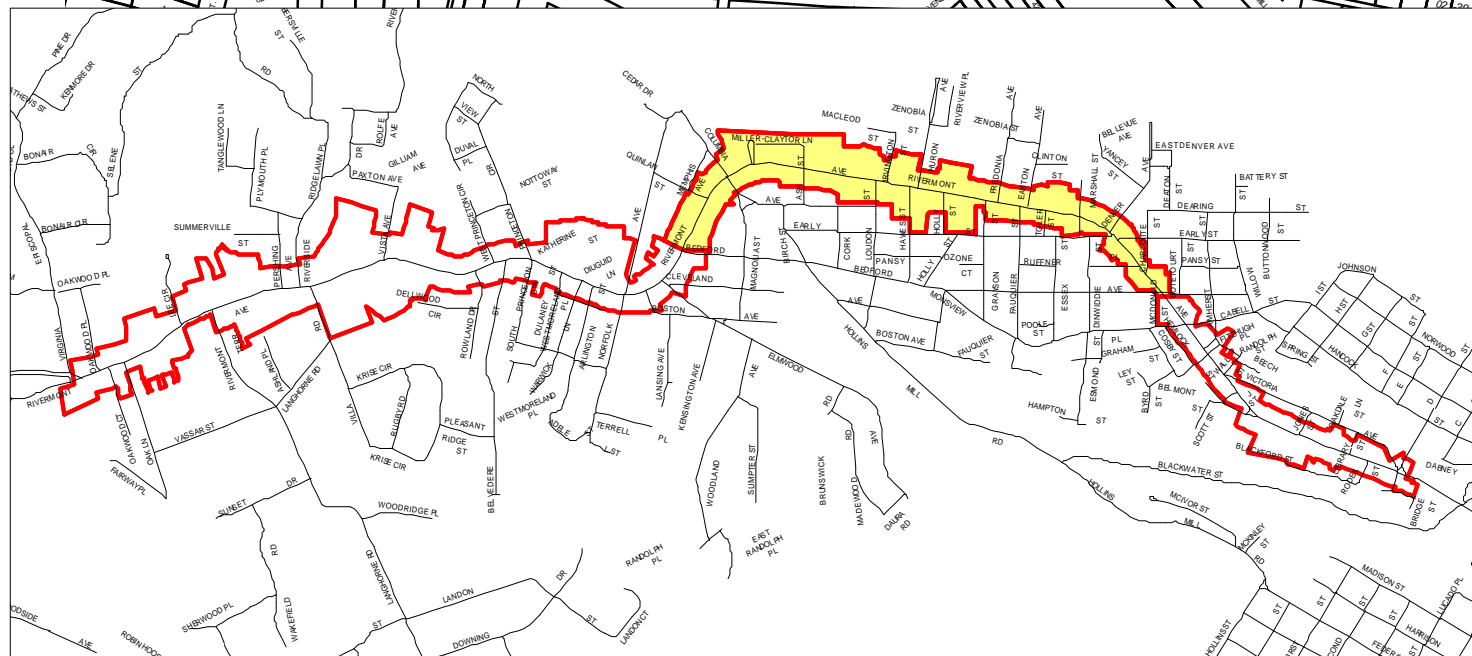

- Upper Rivermont
- Middle Rivermont
- Lower Rivermont

Rivermont Historic District

Scale 1 in. = 300 ft.

Lower Rivermont Historic District

 Boundaries

Scale 1 in. = 400 ft.

Middle Rivermont Historic District

 Boundaries

Scale 1 in. = 500 ft.

Upper Rivermont Historic District

 Boundaries