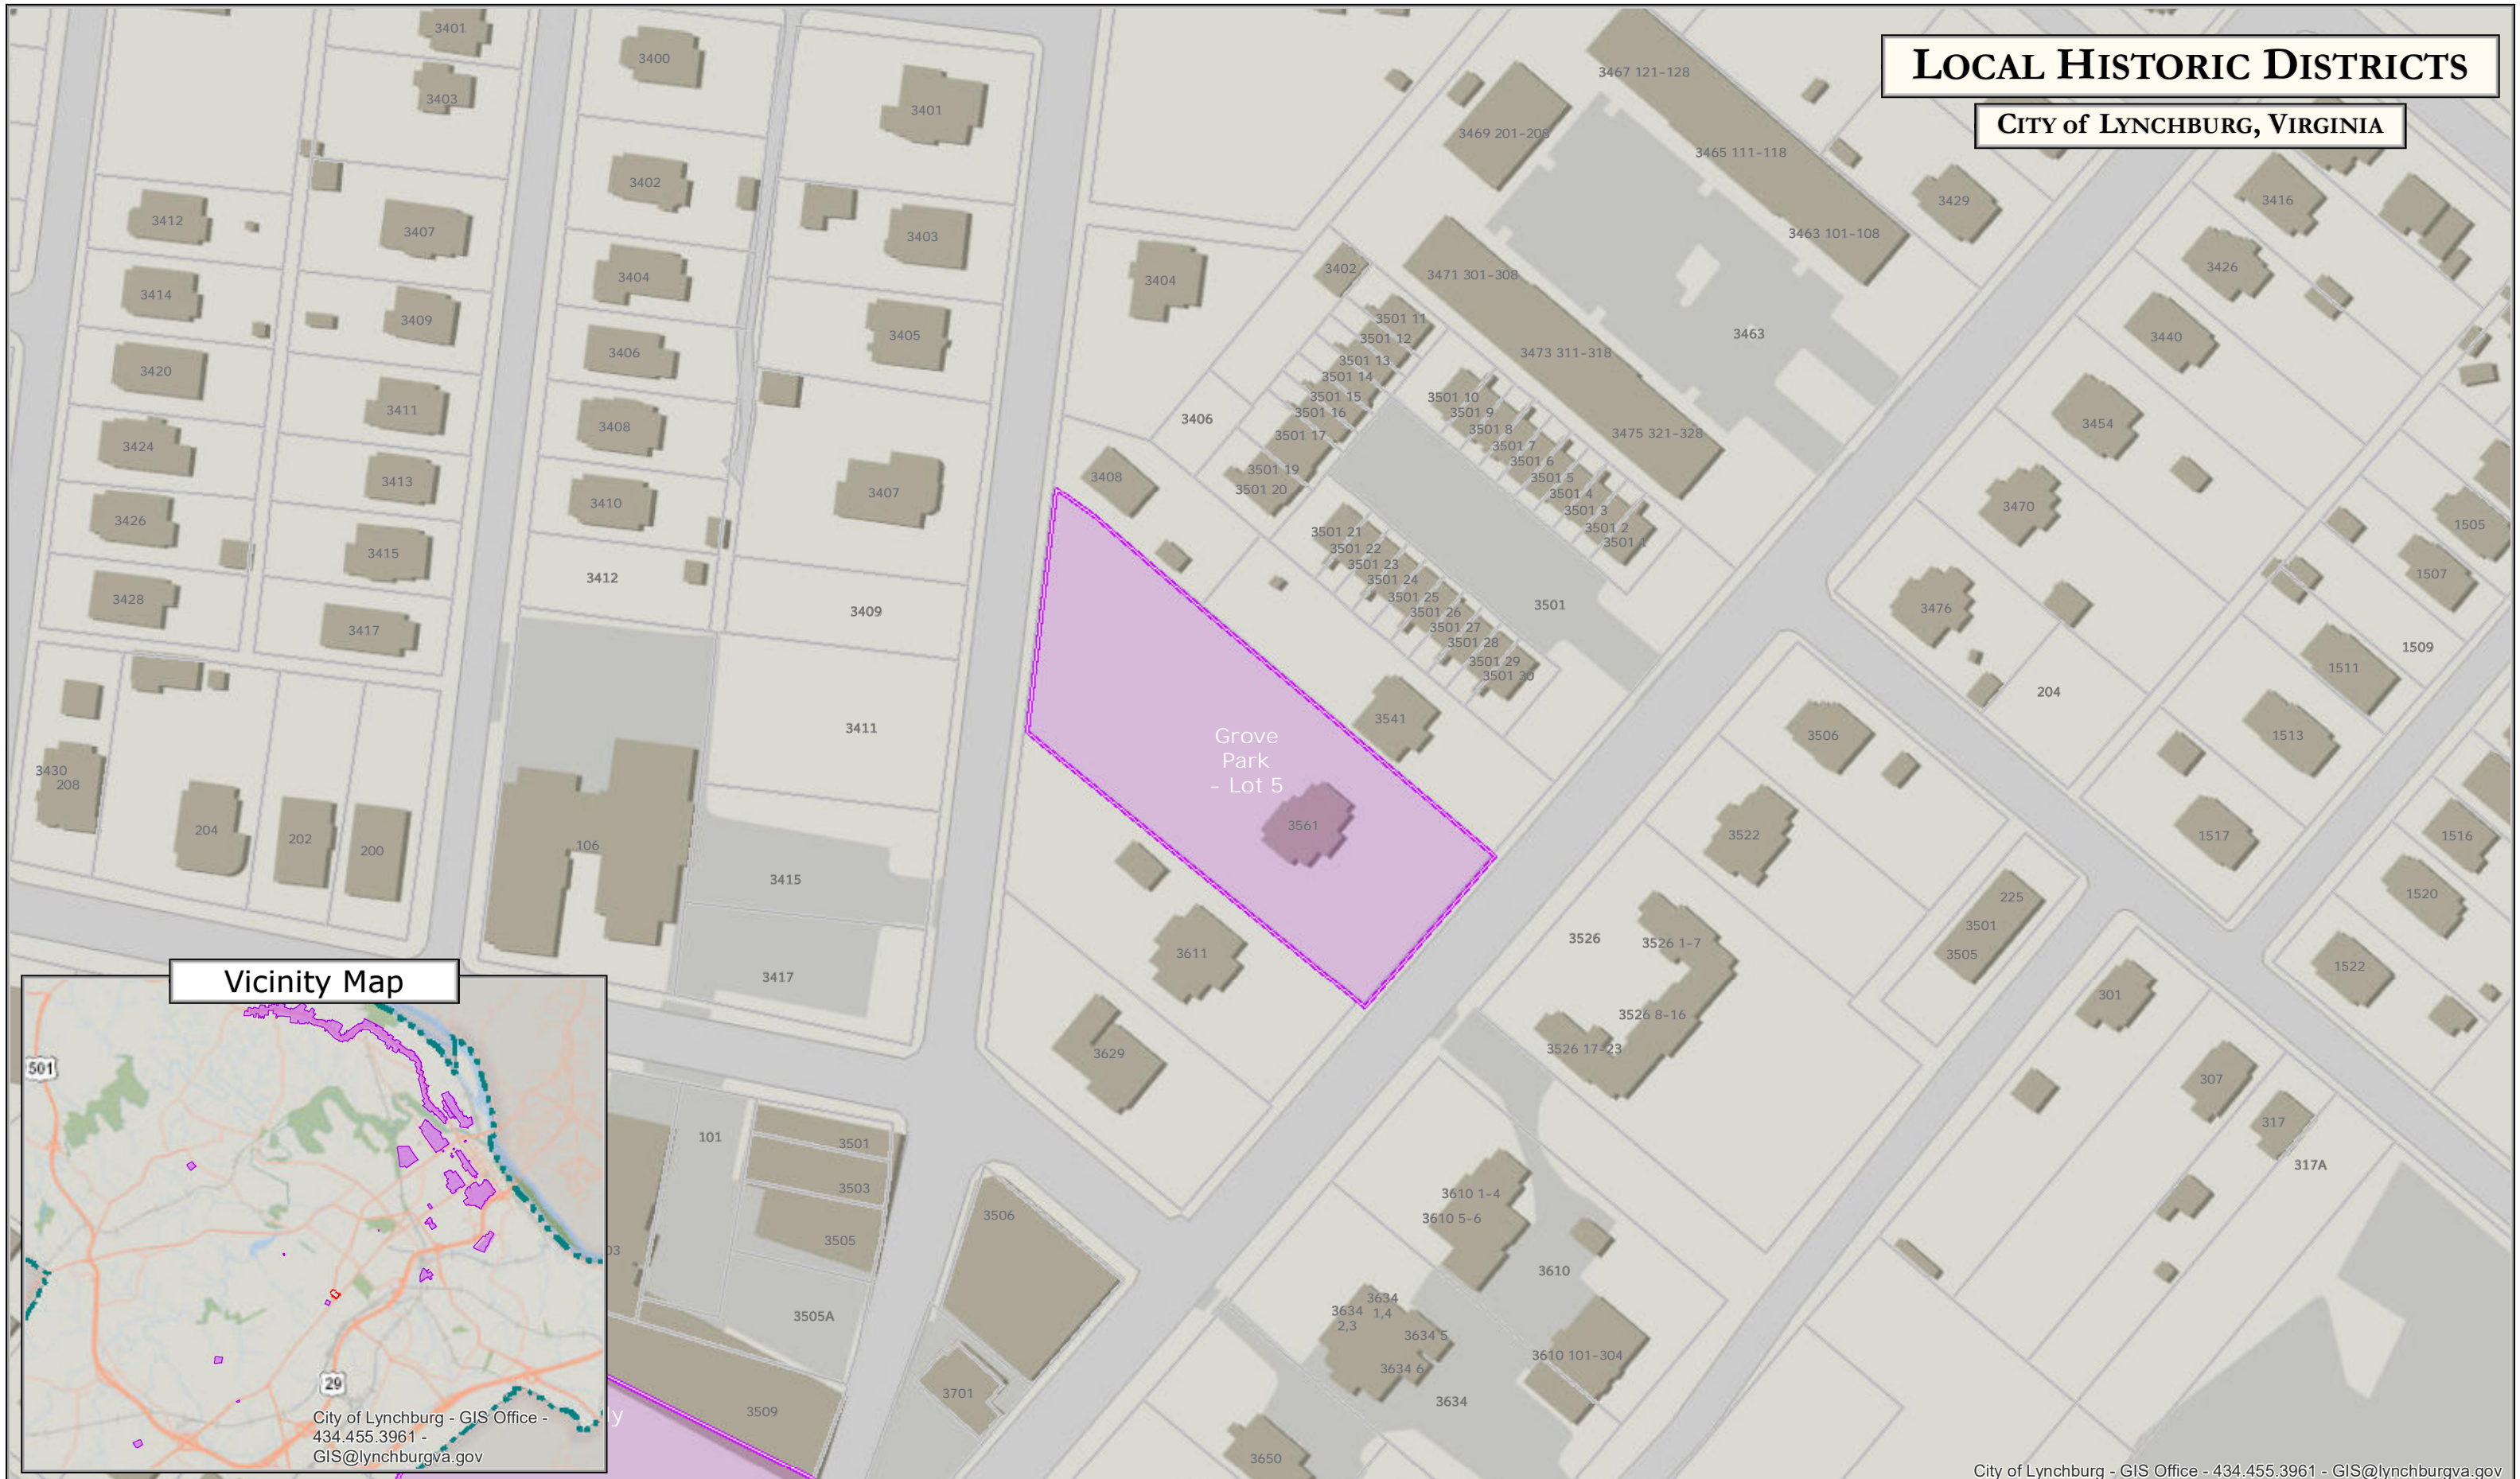

LOCAL HISTORIC DISTRICTS

CITY OF LYNCHBURG, VIRGINIA

Grove Park
- Lot 5

Vicinity Map

City of Lynchburg - GIS Office -
434.455.3961 -
GIS@lynchburgva.gov

City of Lynchburg - GIS Office - 434.455.3961 - GIS@lynchburgva.gov

Grove Park - Lot 5