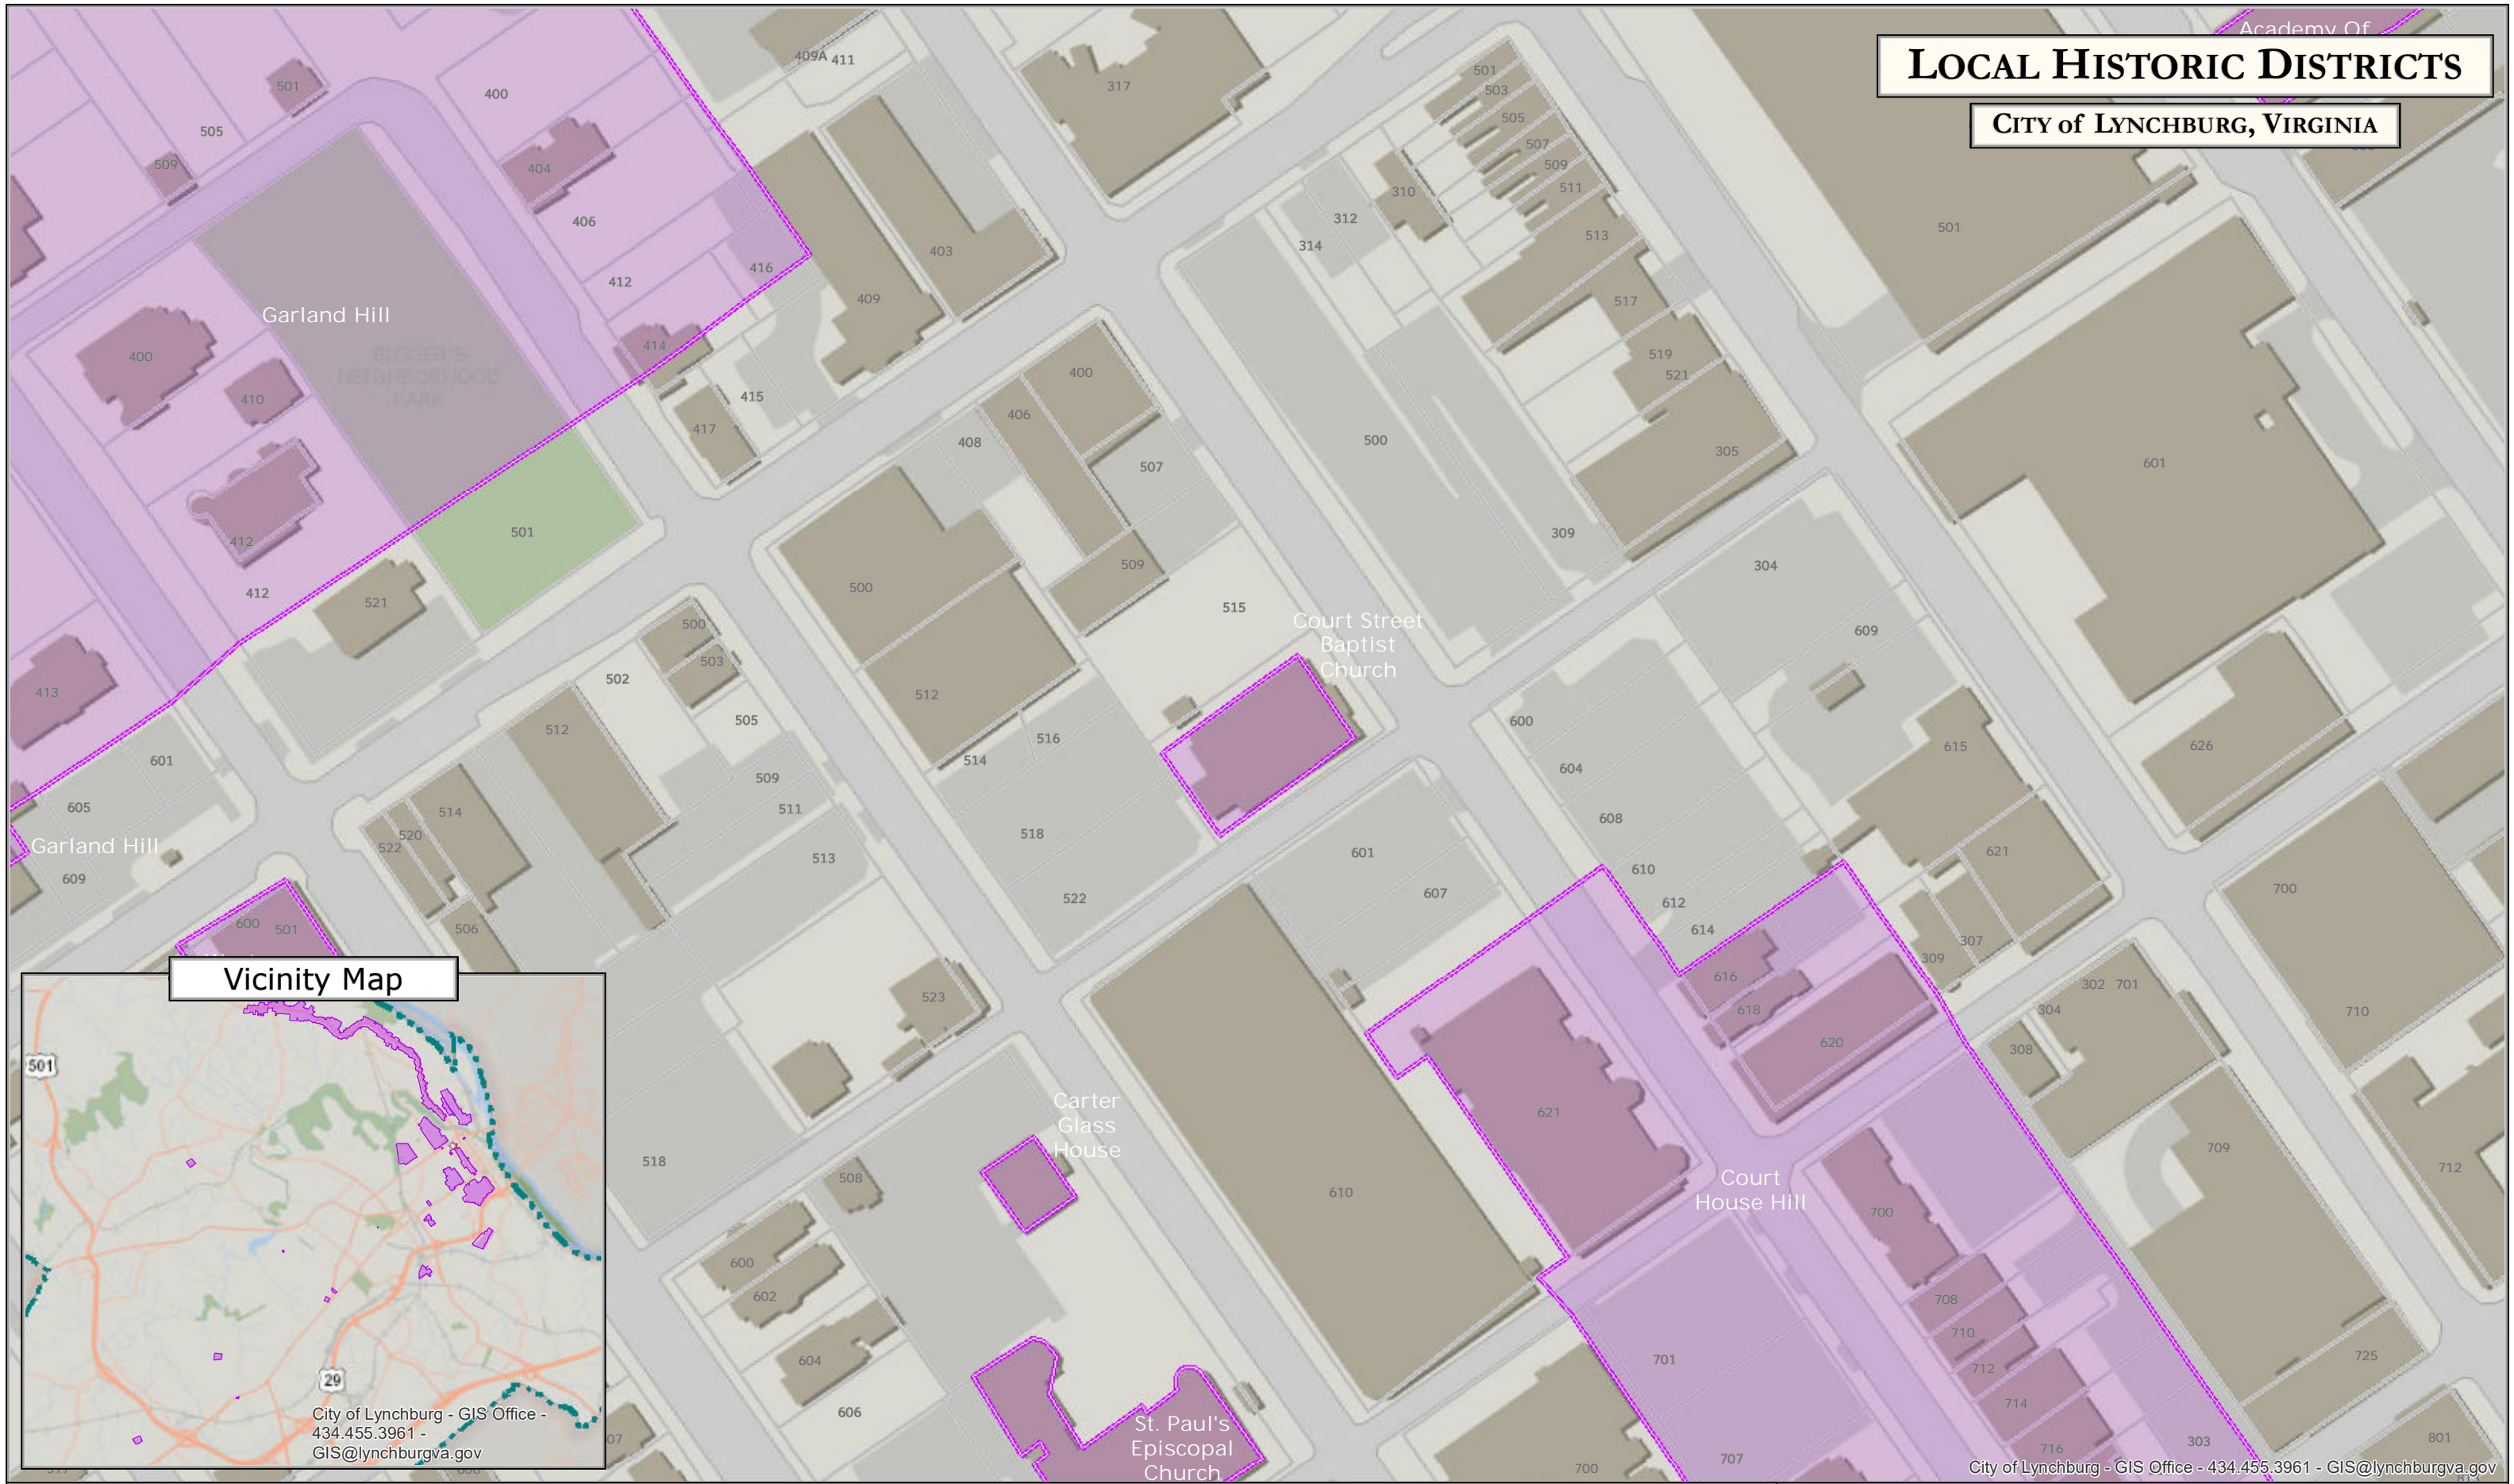

# LOCAL HISTORIC DISTRICTS

CITY OF LYNCHBURG, VIRGINIA

Vicinity Map

For more information regarding Local Historic Districts, please contact the Planning Division of the Department of Community Development, or visit their website at <http://www.lynchburgva.gov/planning>

## Court Street Baptist Church