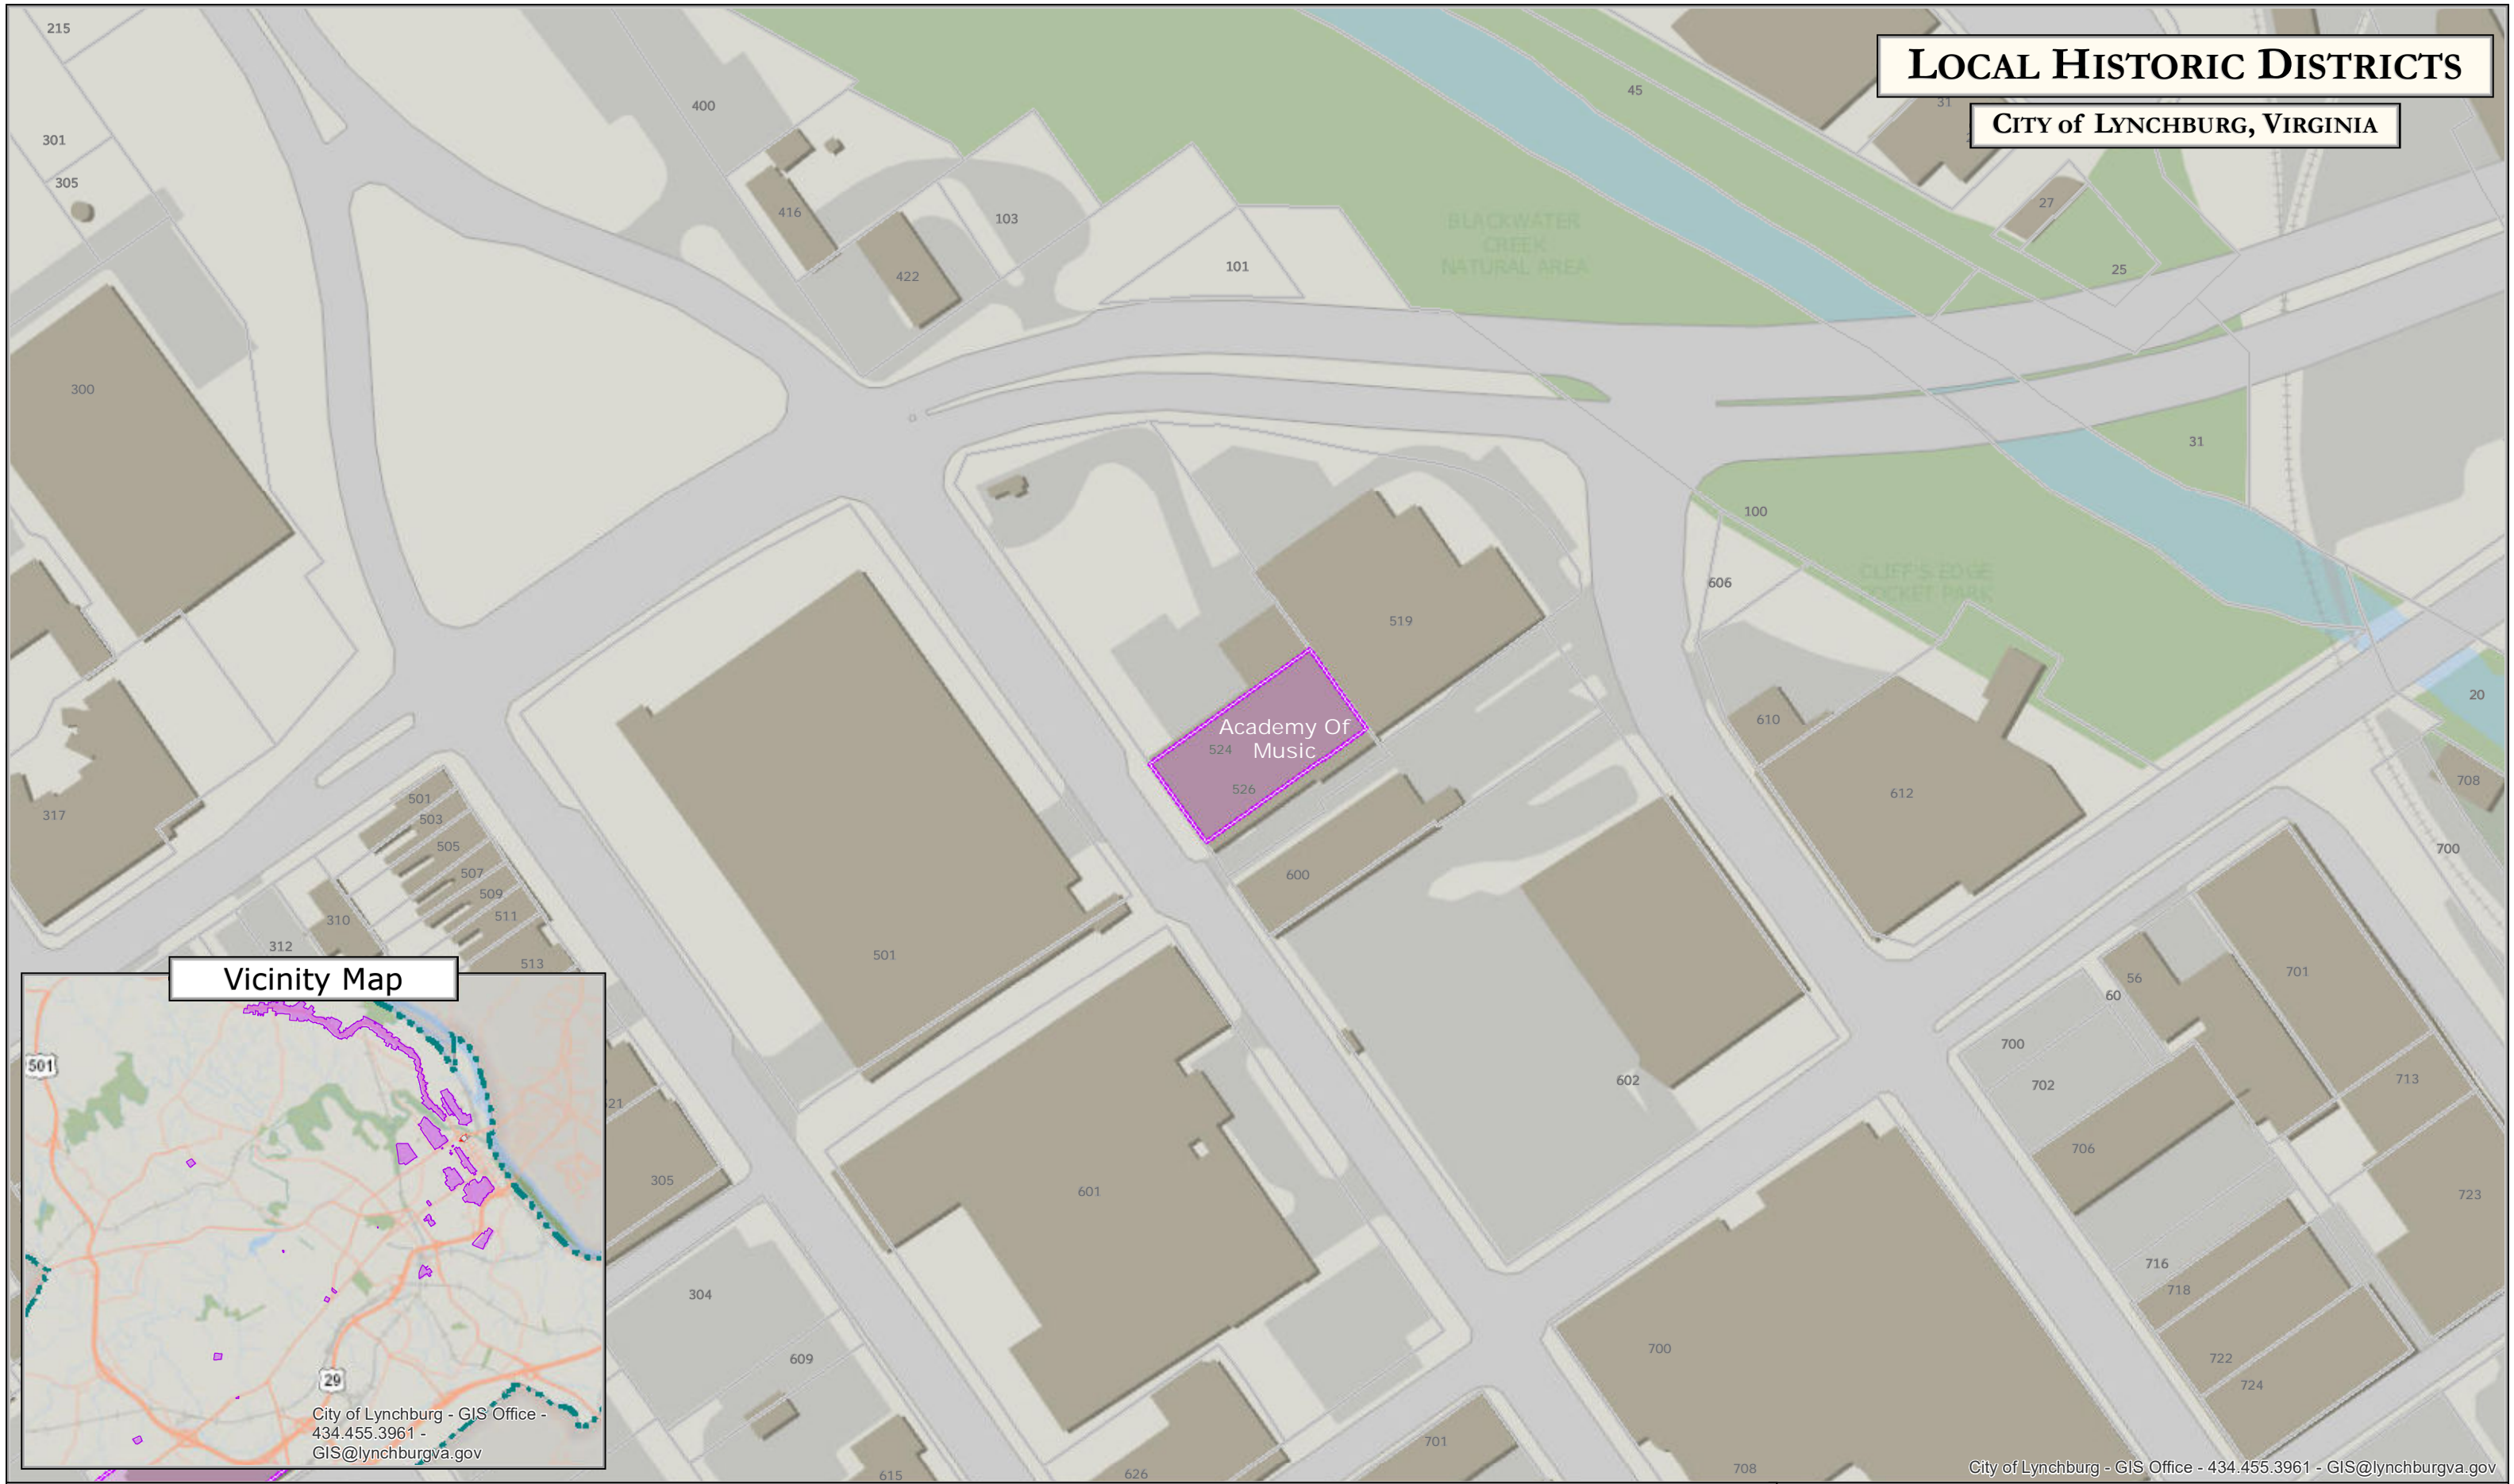

LOCAL HISTORIC DISTRICTS

CITY OF LYNCHBURG, VIRGINIA

Vicinity Map

For more information regarding Local Historic Districts, please contact the Planning Division of the Department of Community Development, or visit their website at <http://www.lynchburgva.gov/planning>