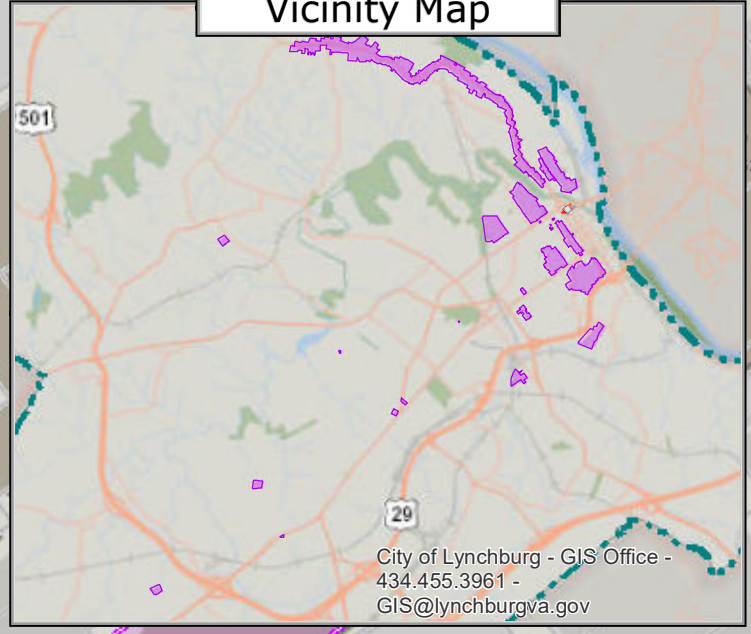

LOCAL HISTORIC DISTRICTS

CITY OF LYNCHBURG, VIRGINIA

Vicinity Map

For more information regarding Local Historic Districts, please contact the Planning Division of the Department of Community Development, or visit their website at <http://www.lynchburgva.gov/planning>

Academy Of Music