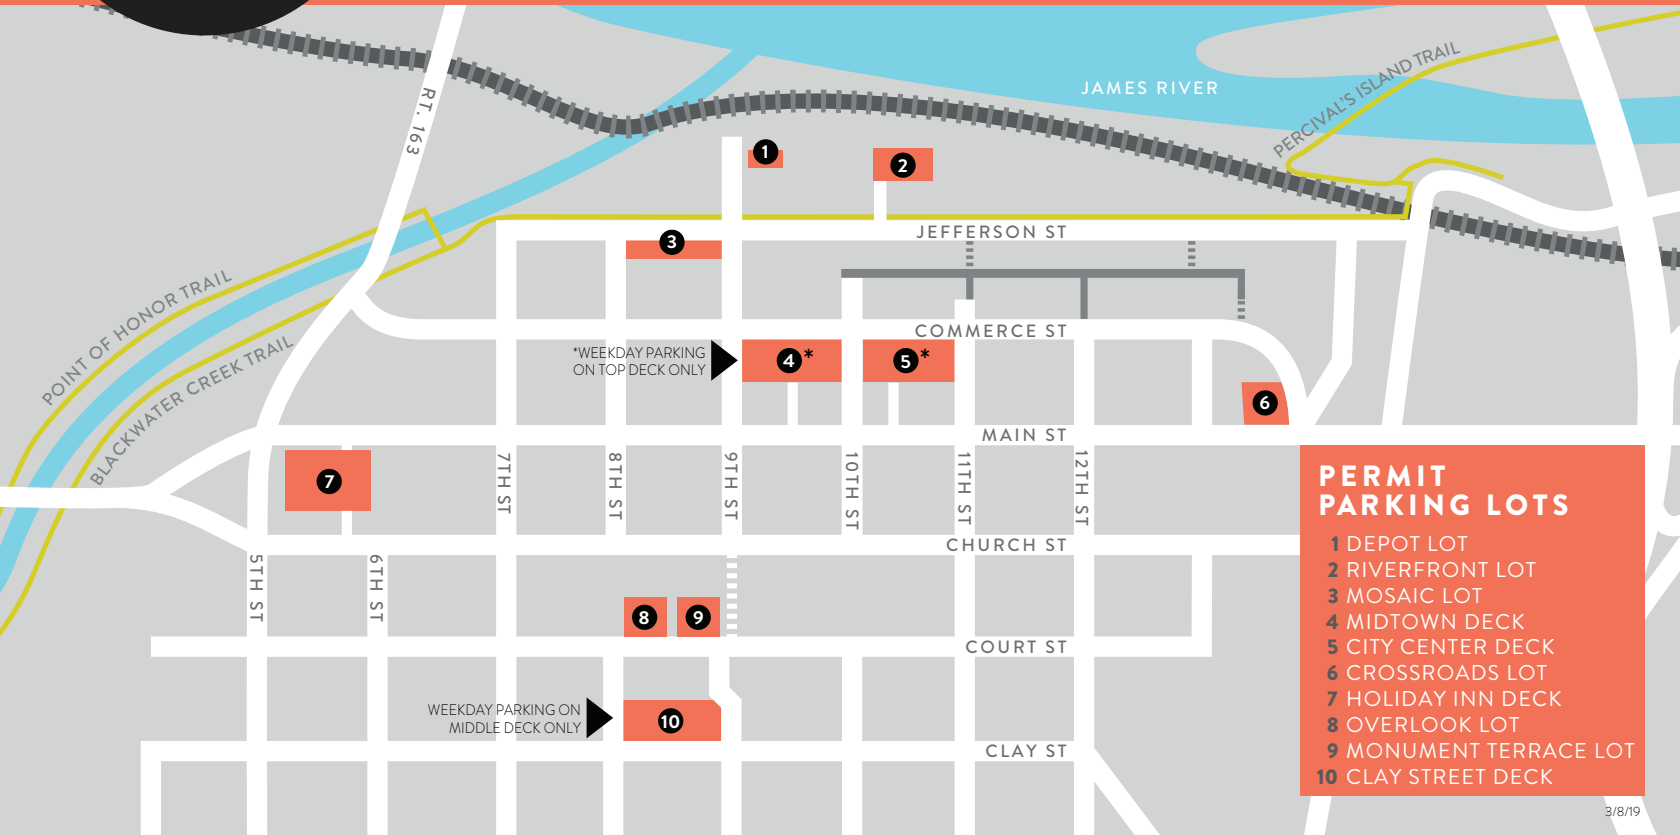

# PERMIT PARKING

\*WEEKDAY PARKING ON TOP DECK ONLY

WEEKDAY PARKING ON MIDDLE DECK ONLY

- PERMIT  
PARKING LOTS**
- 1 DEPOT LOT
  - 2 RIVERFRONT LOT
  - 3 MOSAIC LOT
  - 4 MIDTOWN DECK
  - 5 CITY CENTER DECK
  - 6 CROSSROADS LOT
  - 7 HOLIDAY INN DECK
  - 8 OVERLOOK LOT
  - 9 MONUMENT TERRACE LOT
  - 10 CLAY STREET DECK